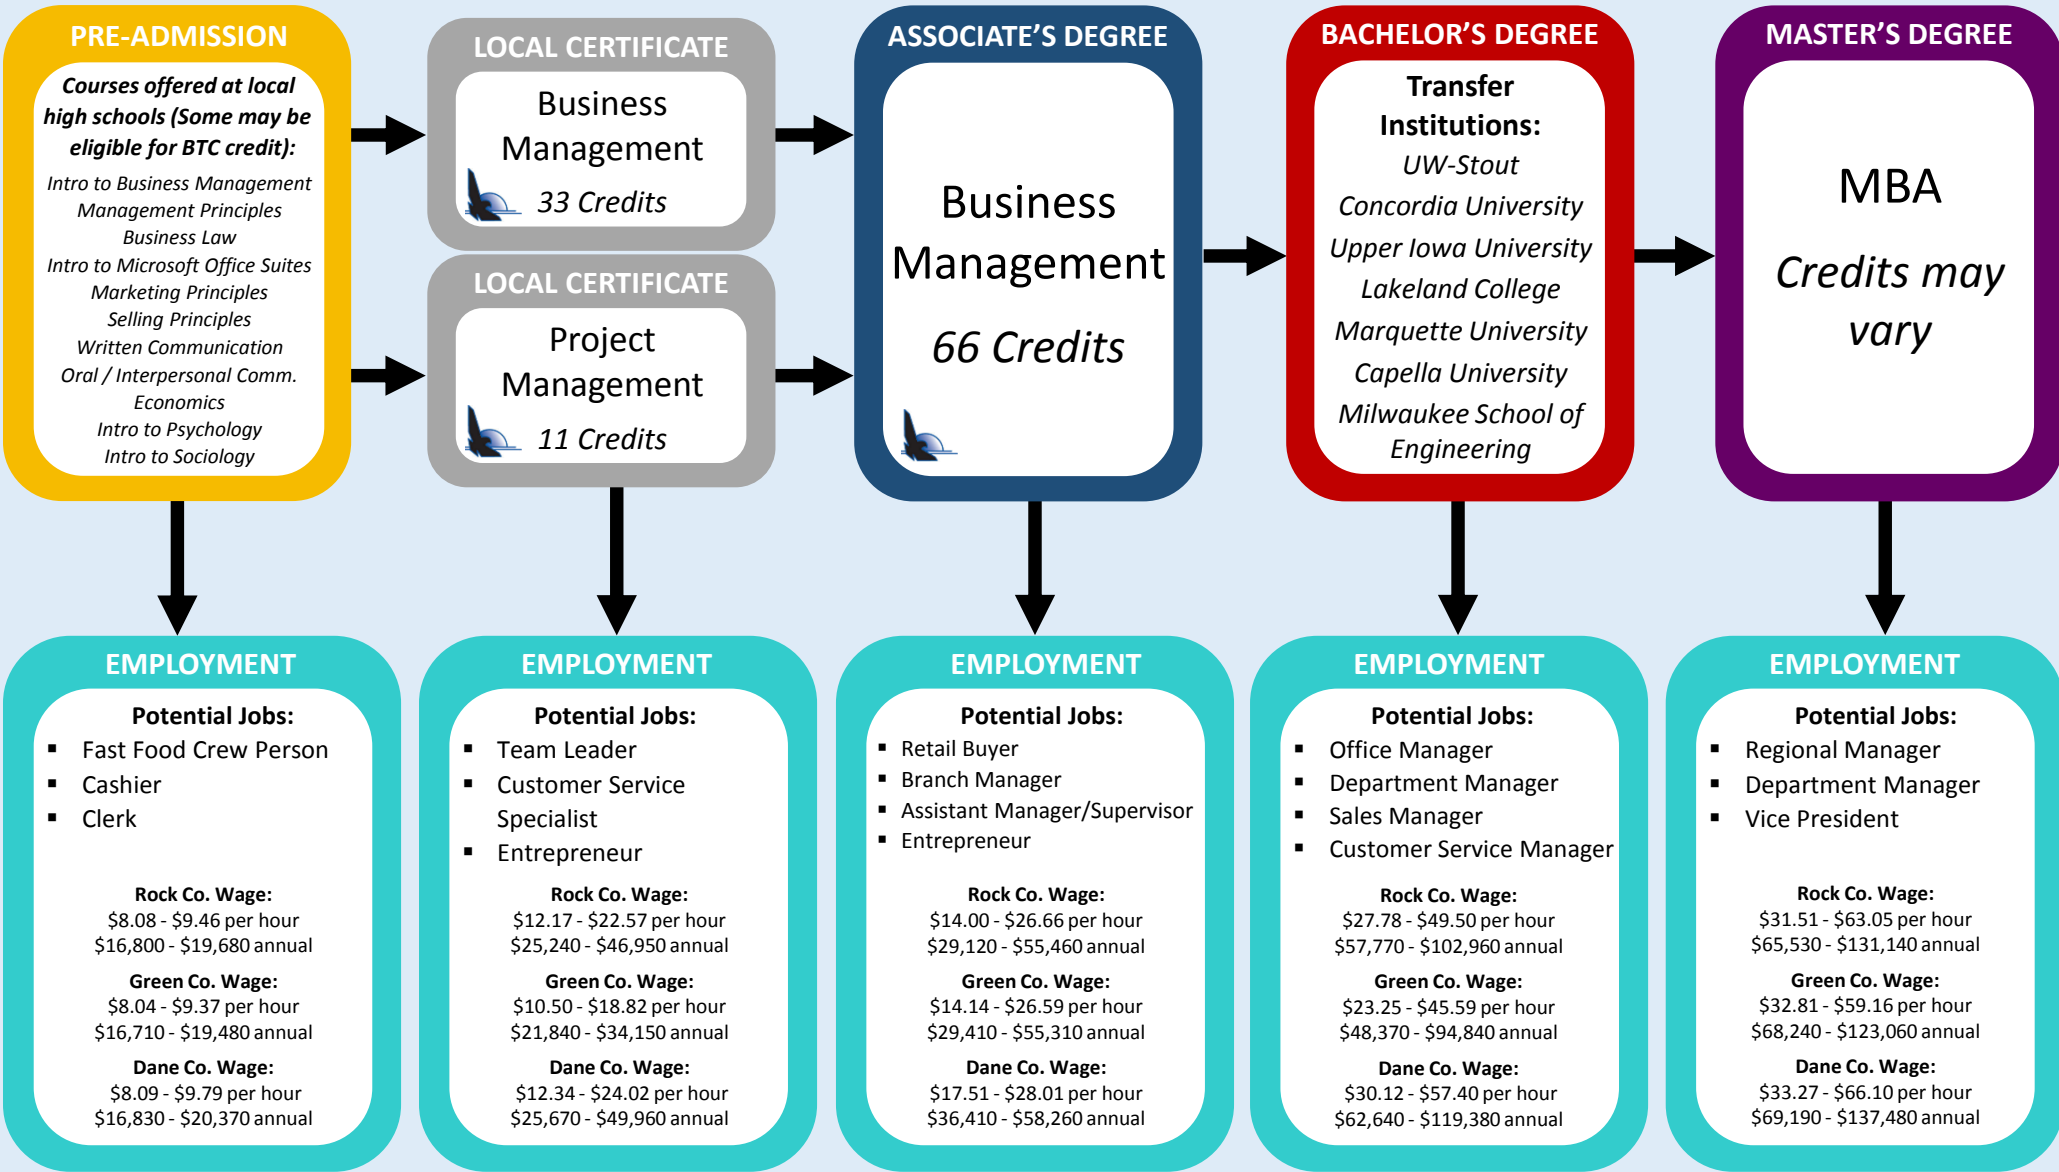

BUSINESS MANAGEMENT CAREER PATHWAY

 Indicates program(s) offered at Blackhawk Technical College. | Transfer credits and higher degree options vary from program to program. See advising department for additional details.
Wage information from Wisconsin WORKnet Rock, Green, & Dane Counties | Blackhawk Technical College is an Equal Opportunity, Access, Affirmative Action Employer and Educator.