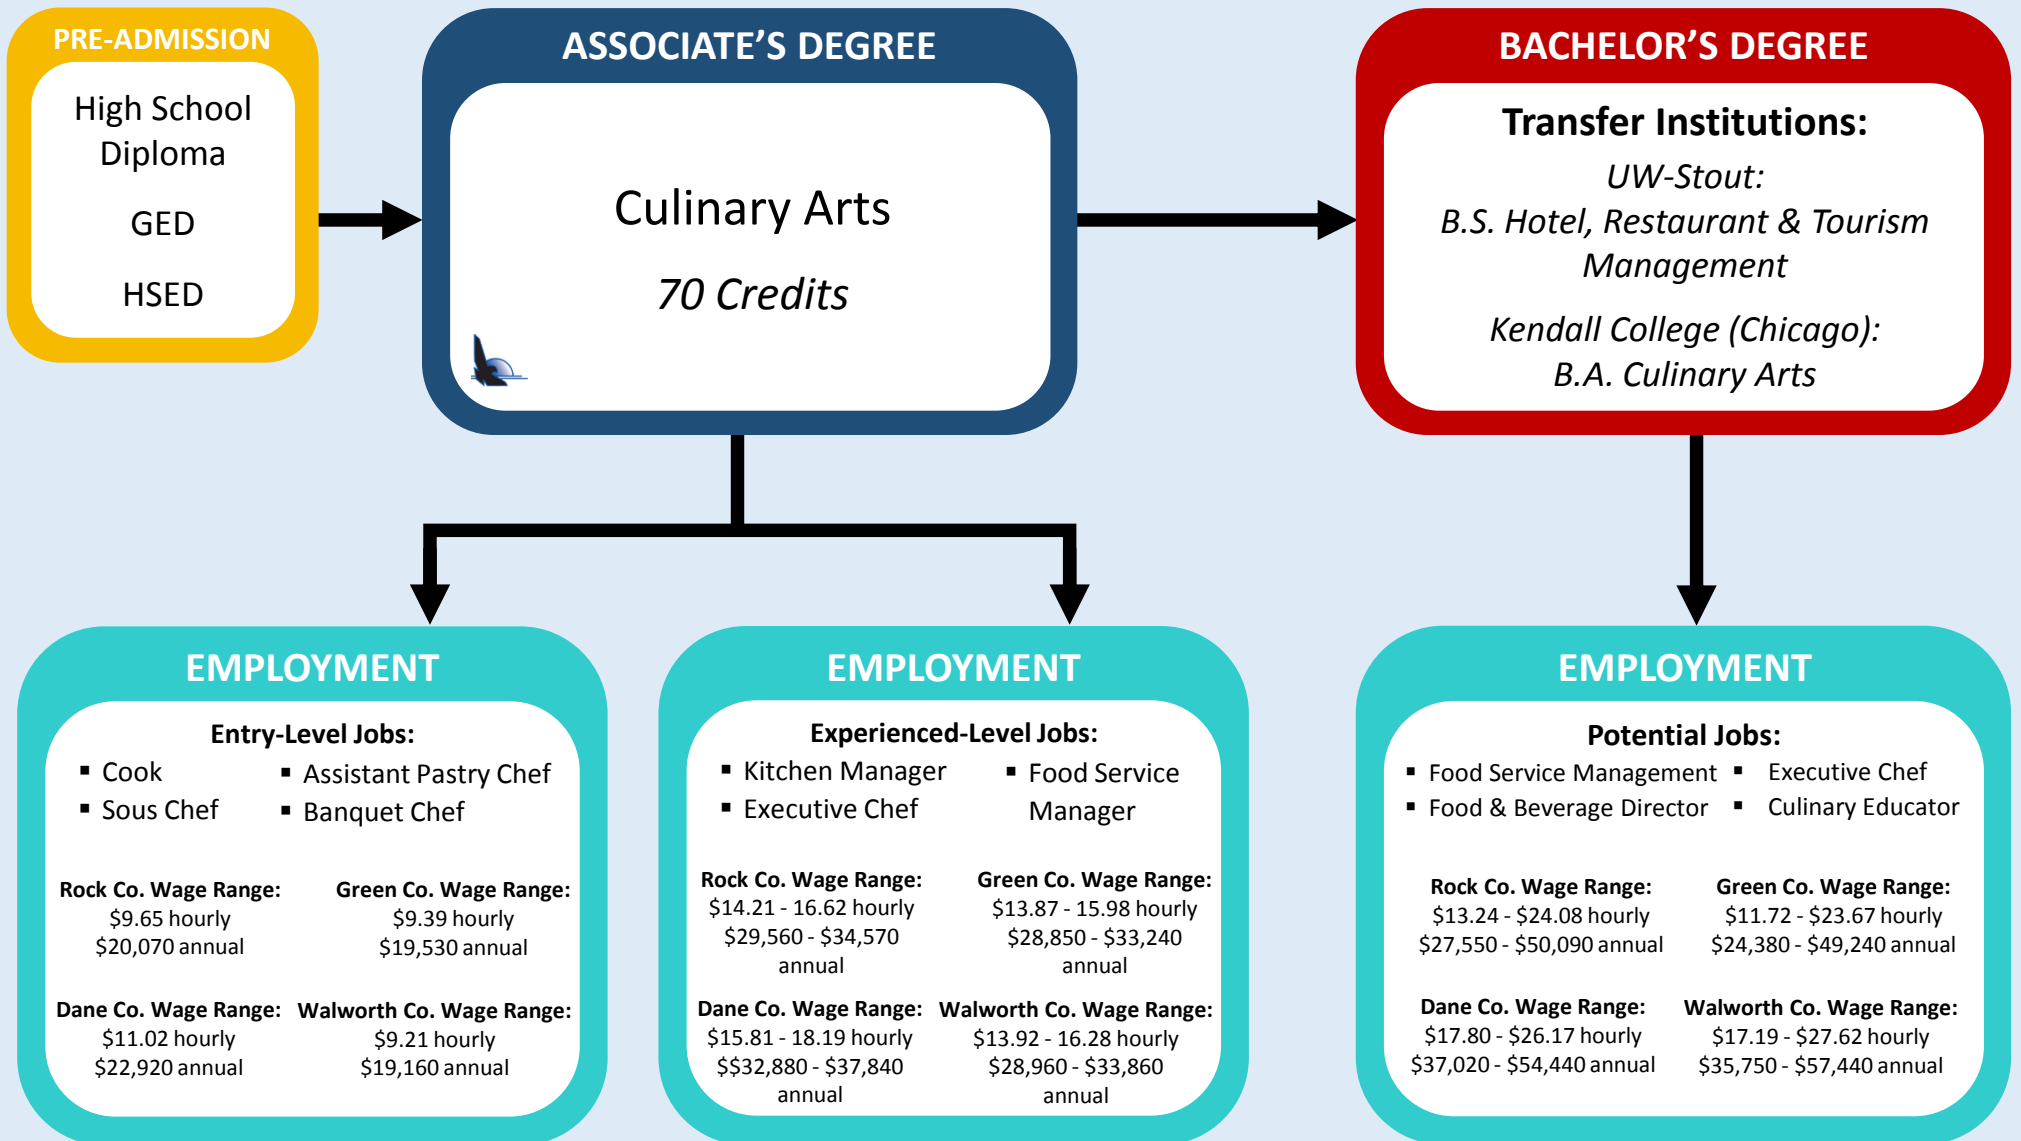

# CULINARY ARTS CAREER PATHWAY

**ASSOCIATE DEGREE COST: \$11,423**

**BACHELOR DEGREE COST: \$36,276**

**OCCUPATION GROWTH BY 2022: 13.85%**

Indicates program(s) offered at Blackhawk Technical College. | Transfer credits and higher degree options vary from program to program. See advising department for additional details.  
Wage information and growth data from Wisconsin WORKnet. | Blackhawk Technical College is an Equal Opportunity, Access, Affirmative Action Employer and Educator.