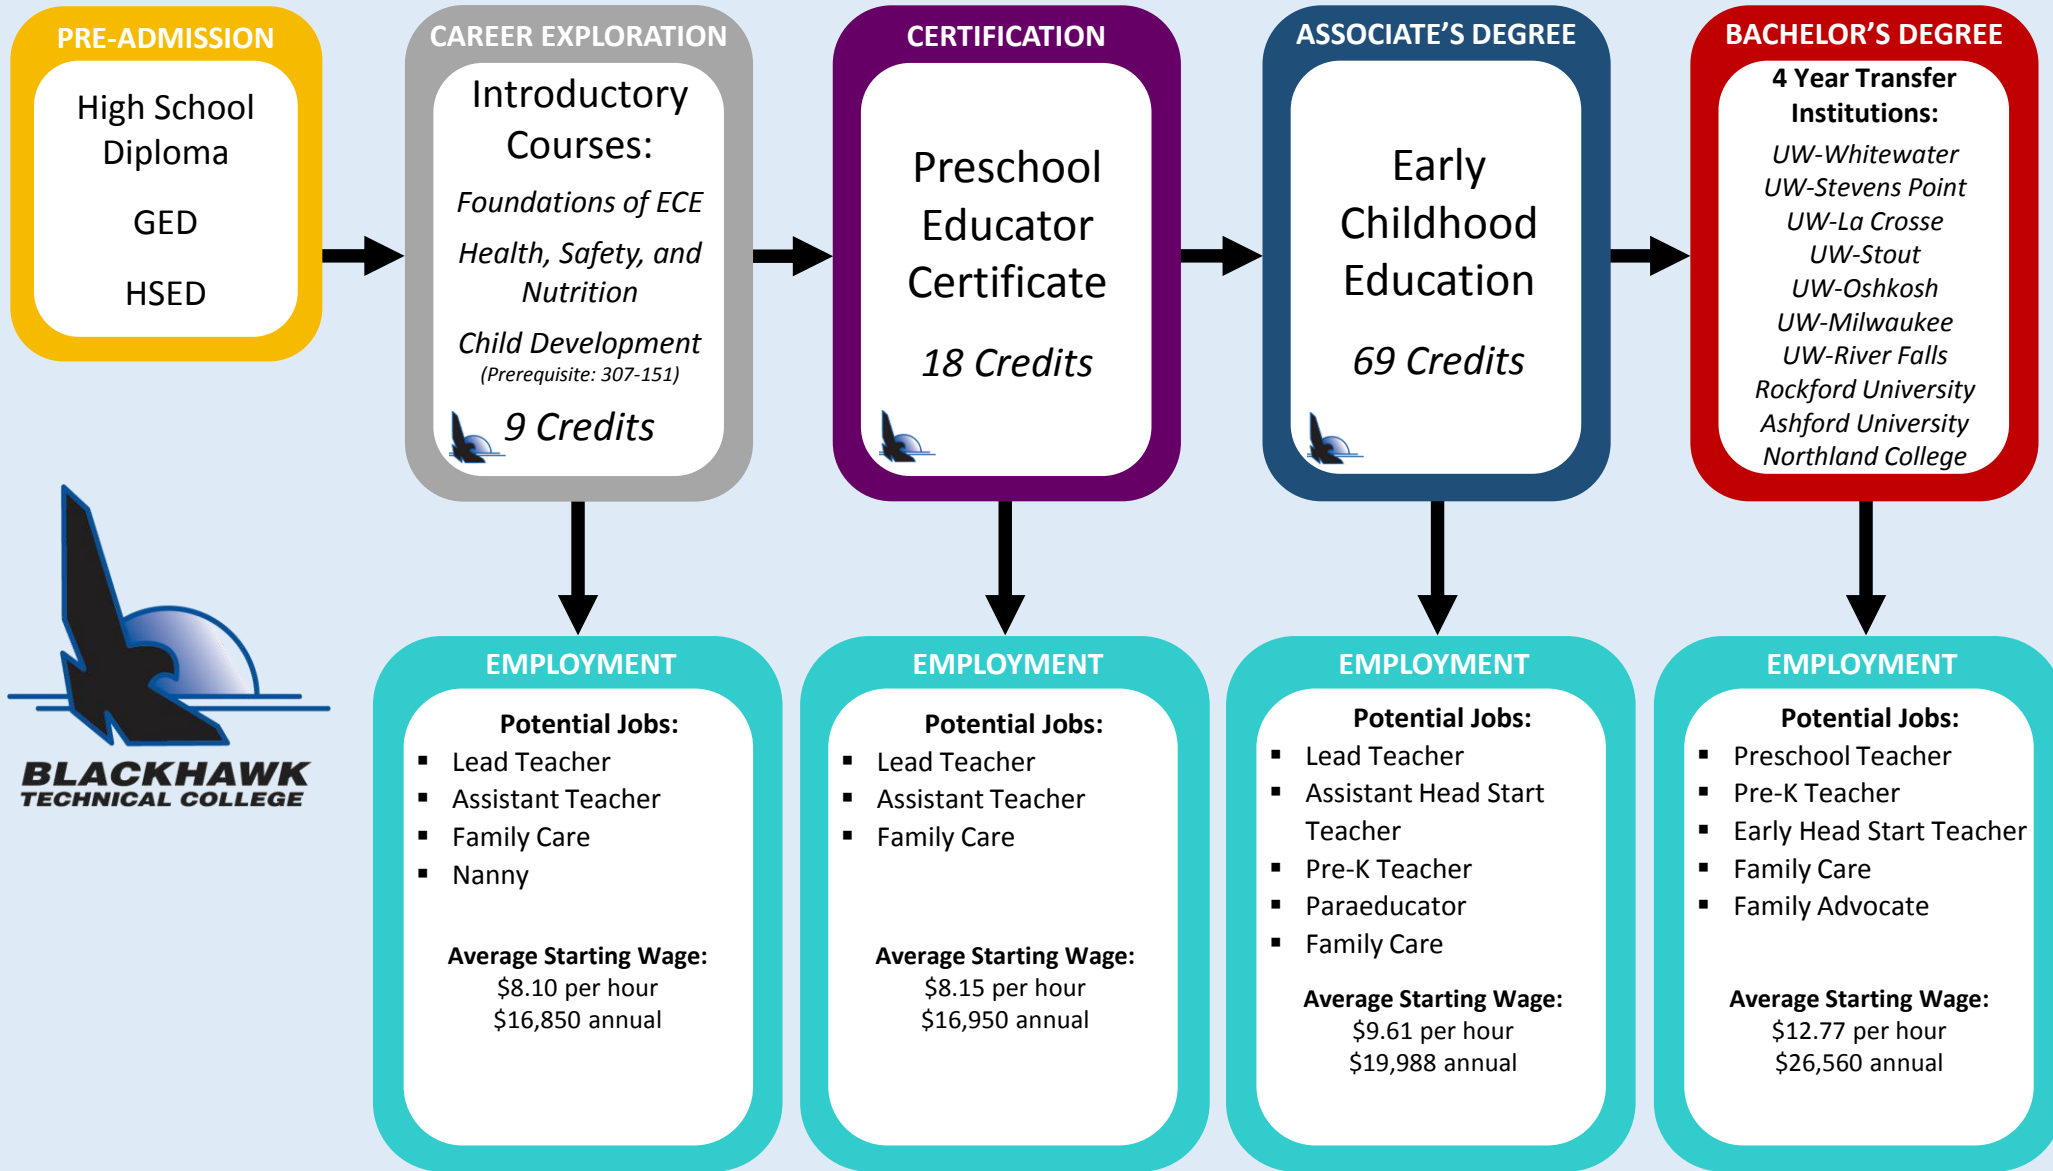

EARLY CHILDHOOD EDUCATION CAREER PATHWAY

 Indicates program(s) offered at Blackhawk Technical College. | Transfer credits and higher degree options vary from program to program. See advising department for additional details.
Wage information from Wisconsin WORKnet Rock, Green, & Dane Counties | Blackhawk Technical College is an Equal Opportunity, Access, Affirmative Action Employer and Educator.