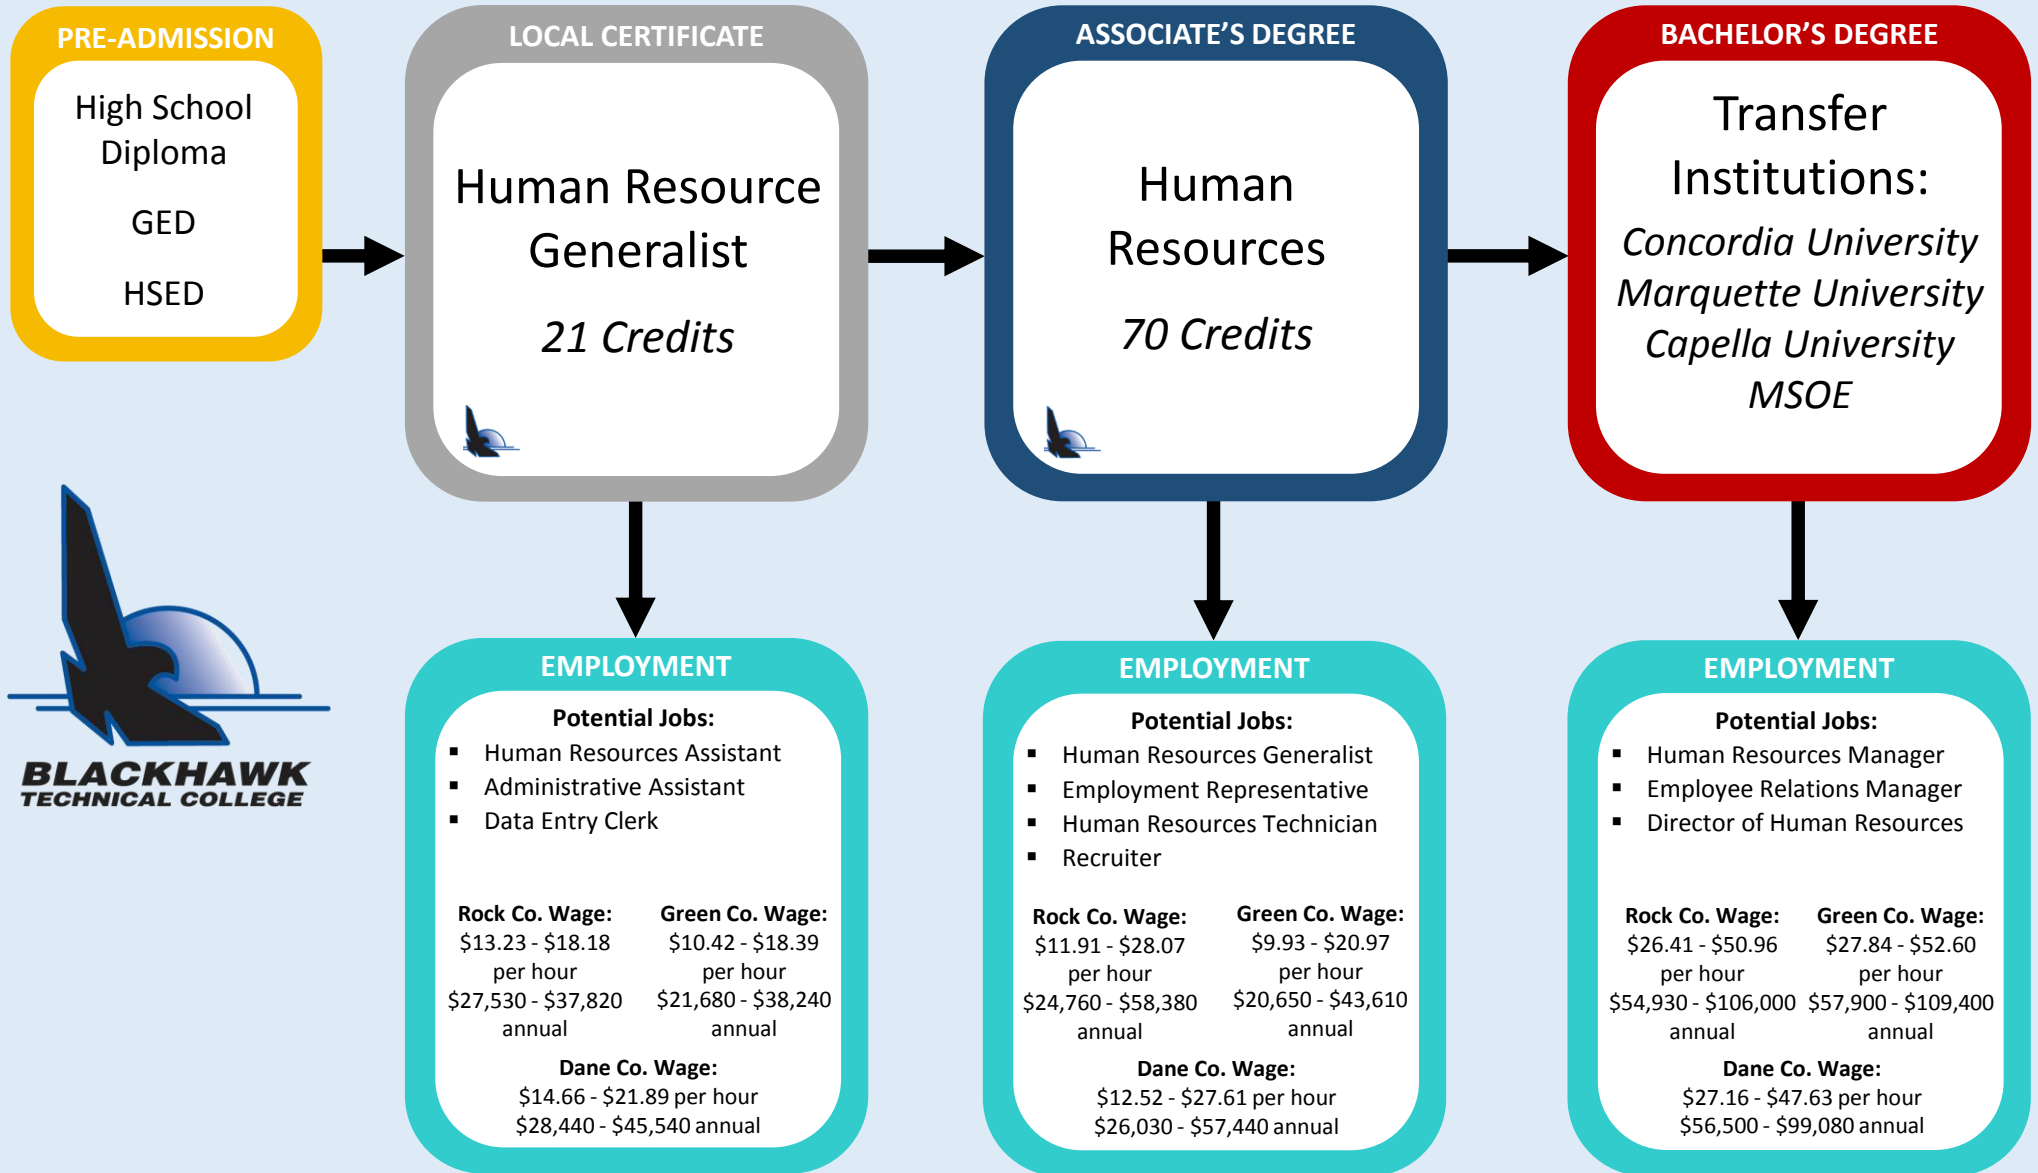

HUMAN RESOURCES CAREER PATHWAY

Indicates program(s) offered at Blackhawk Technical College. | Transfer credits and higher degree options vary from program to program. See advising department for additional details.
Wage information from Wisconsin WORKnet Rock, Green, & Dane Counties | Blackhawk Technical College is an Equal Opportunity, Access, Affirmative Action Employer and Educator.