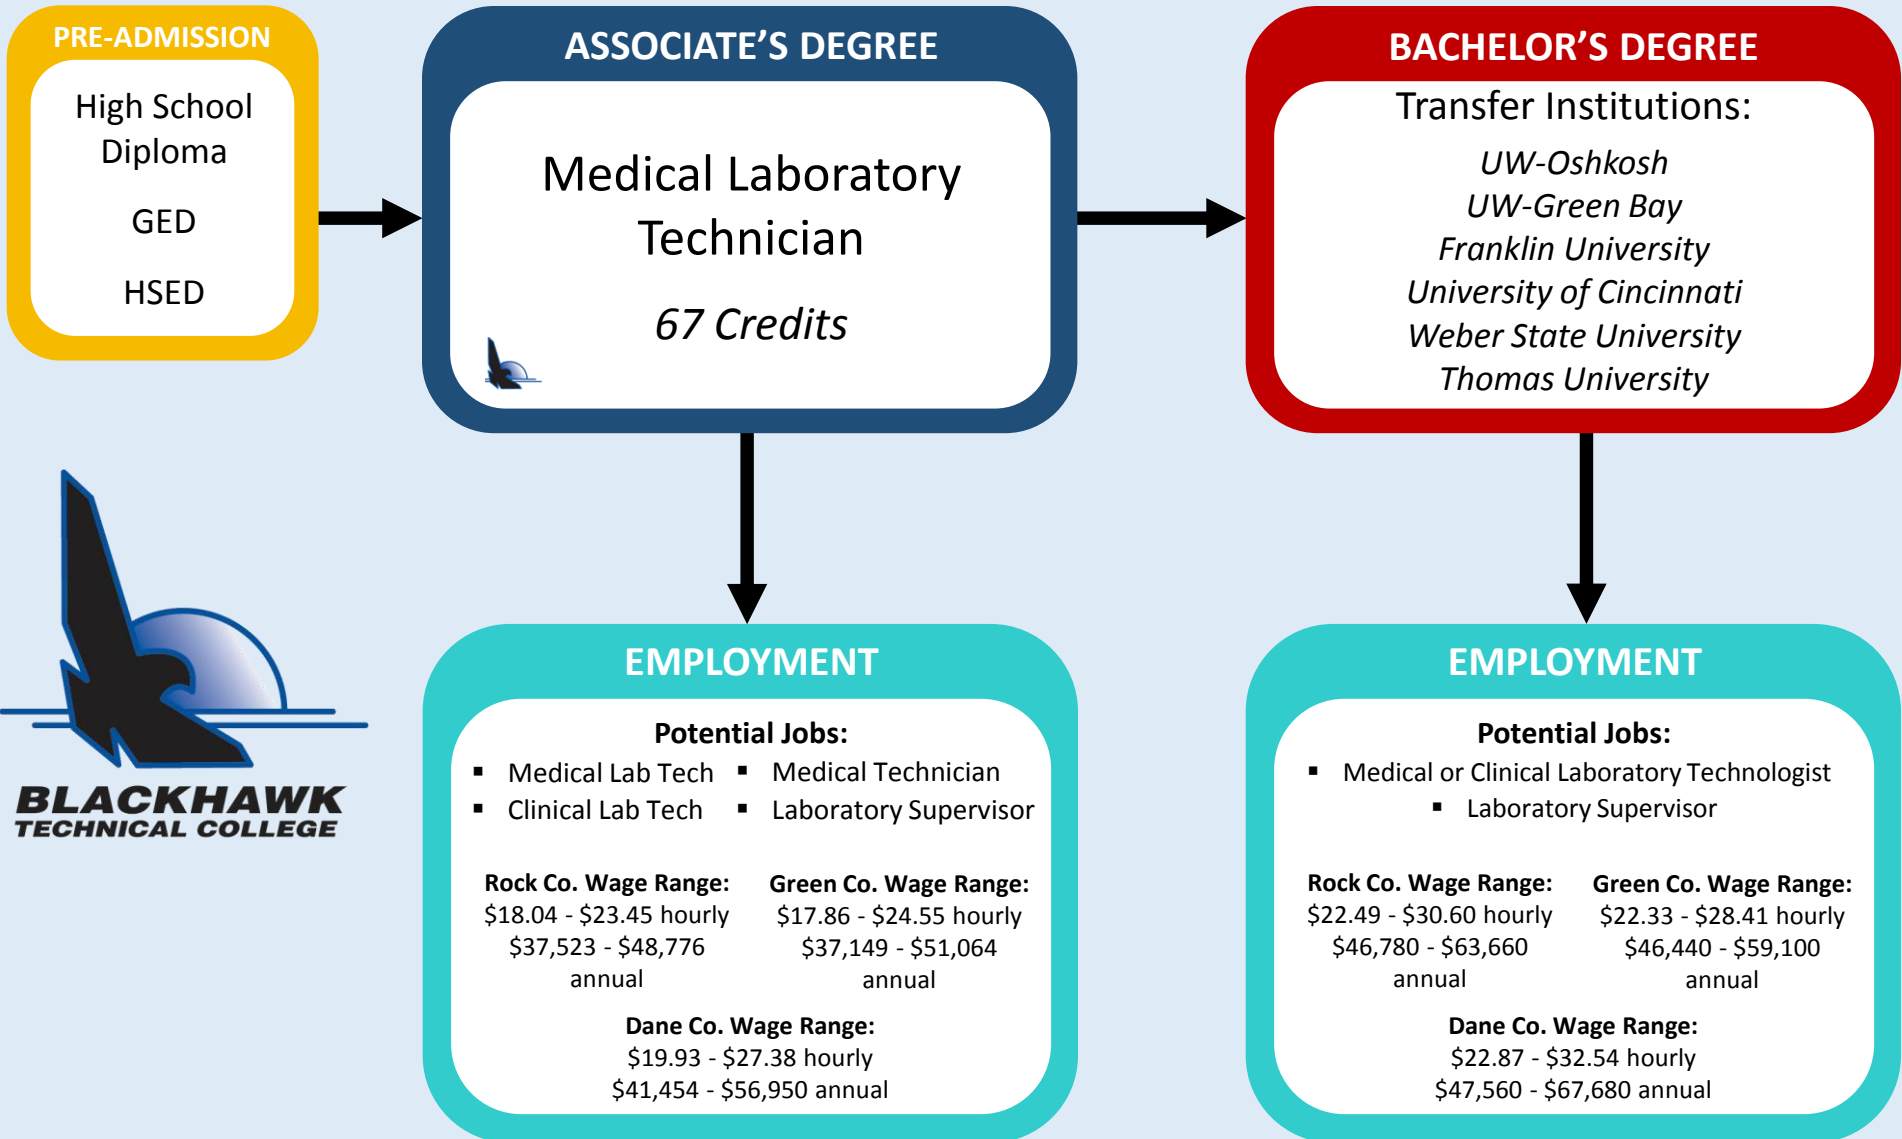

MEDICAL LABORATORY TECHNICIAN CAREER PATHWAY

Indicates program(s) offered at Blackhawk Technical College. | Transfer credits and higher degree options vary from program to program. See advising department for additional details.
Wage information from Wisconsin WORKnet Rock, Green, & Dane Counties | Blackhawk Technical College is an Equal Opportunity, Access, Affirmative Action Employer and Educator.