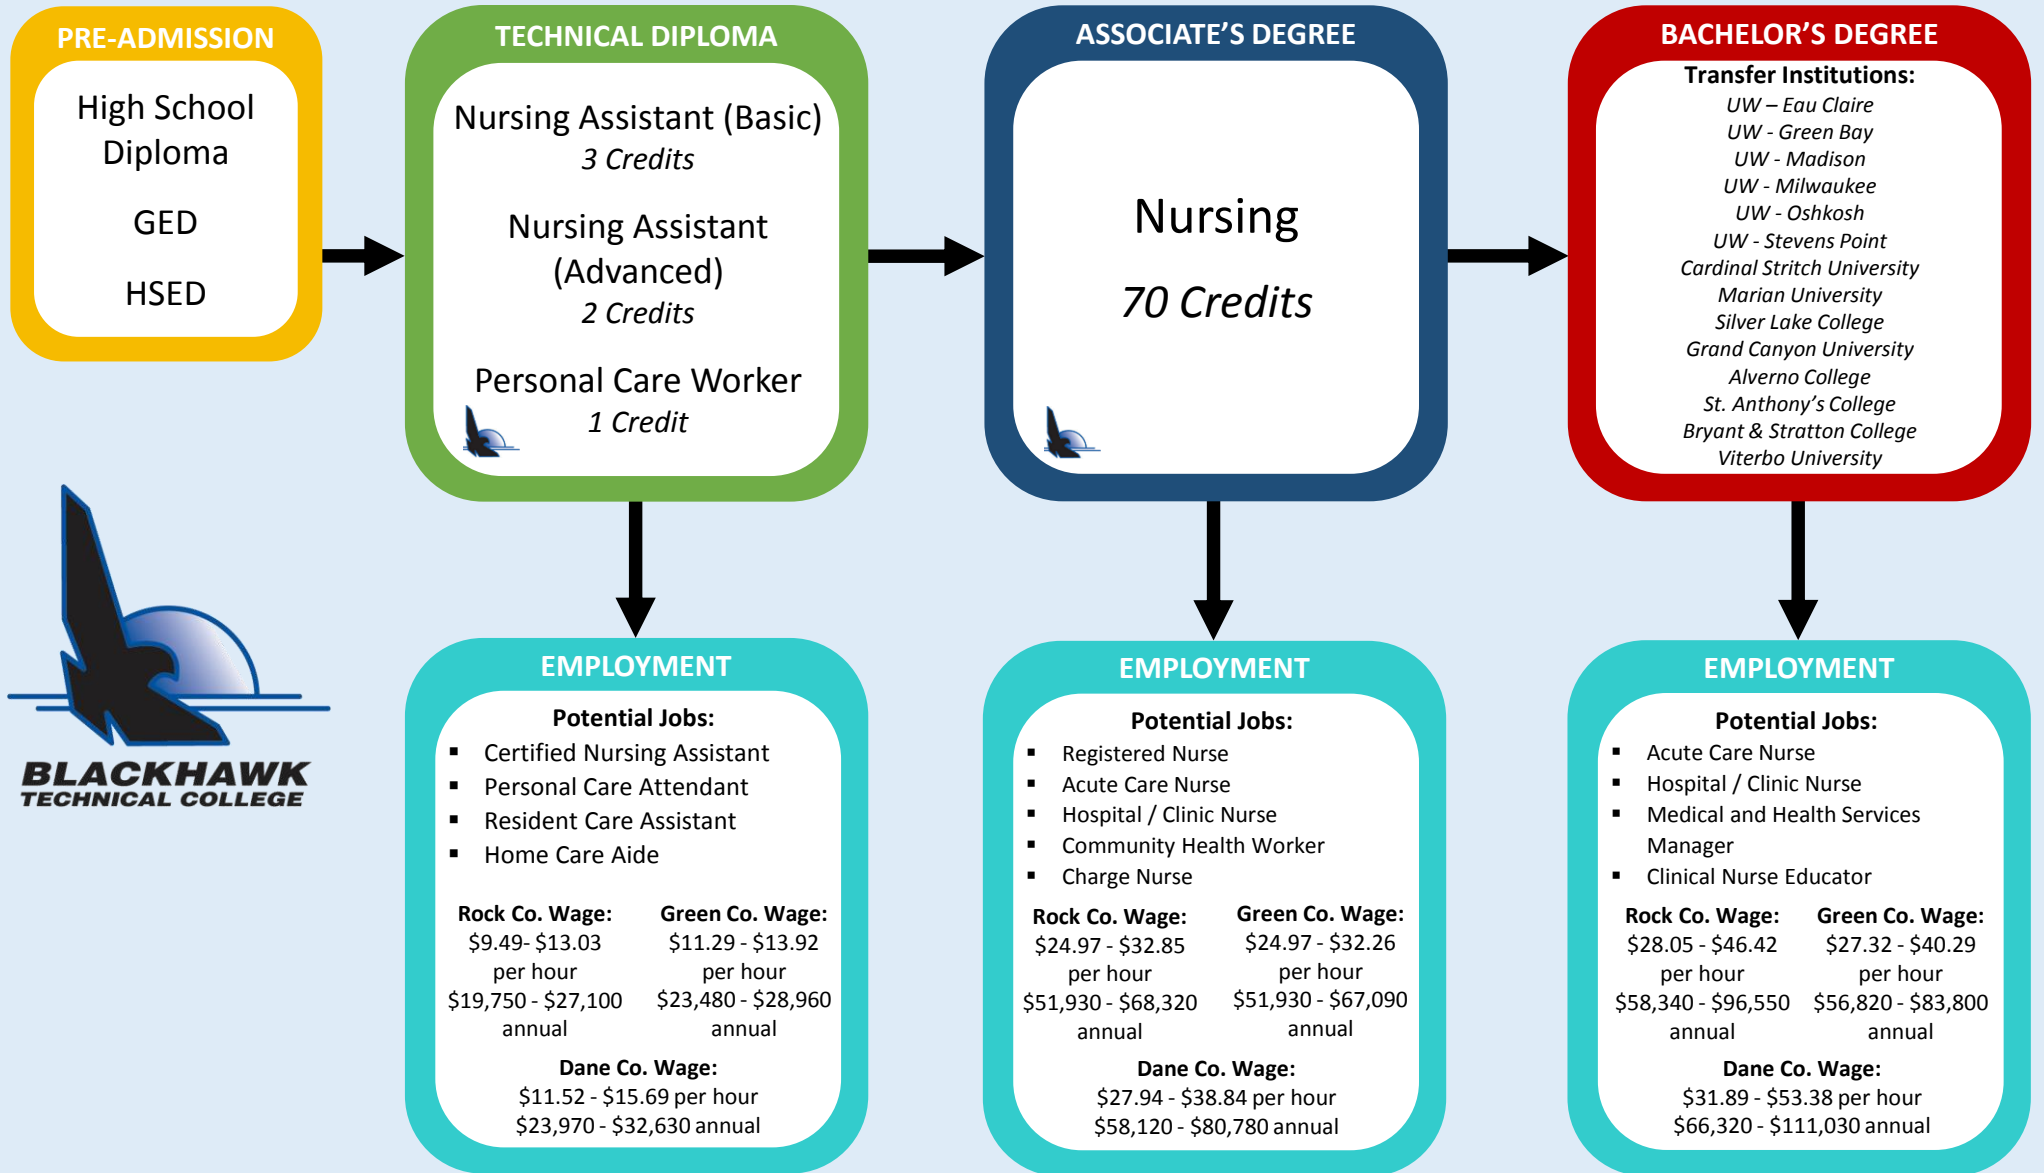

NURSING CAREER PATHWAY

Indicates program(s) offered at Blackhawk Technical College. | Transfer credits and higher degree options vary from program to program. See advising department for additional details.
Wage information from Wisconsin WORKnet Rock, Green, & Dane Counties | Blackhawk Technical College is an Equal Opportunity, Access, Affirmative Action Employer and Educator.