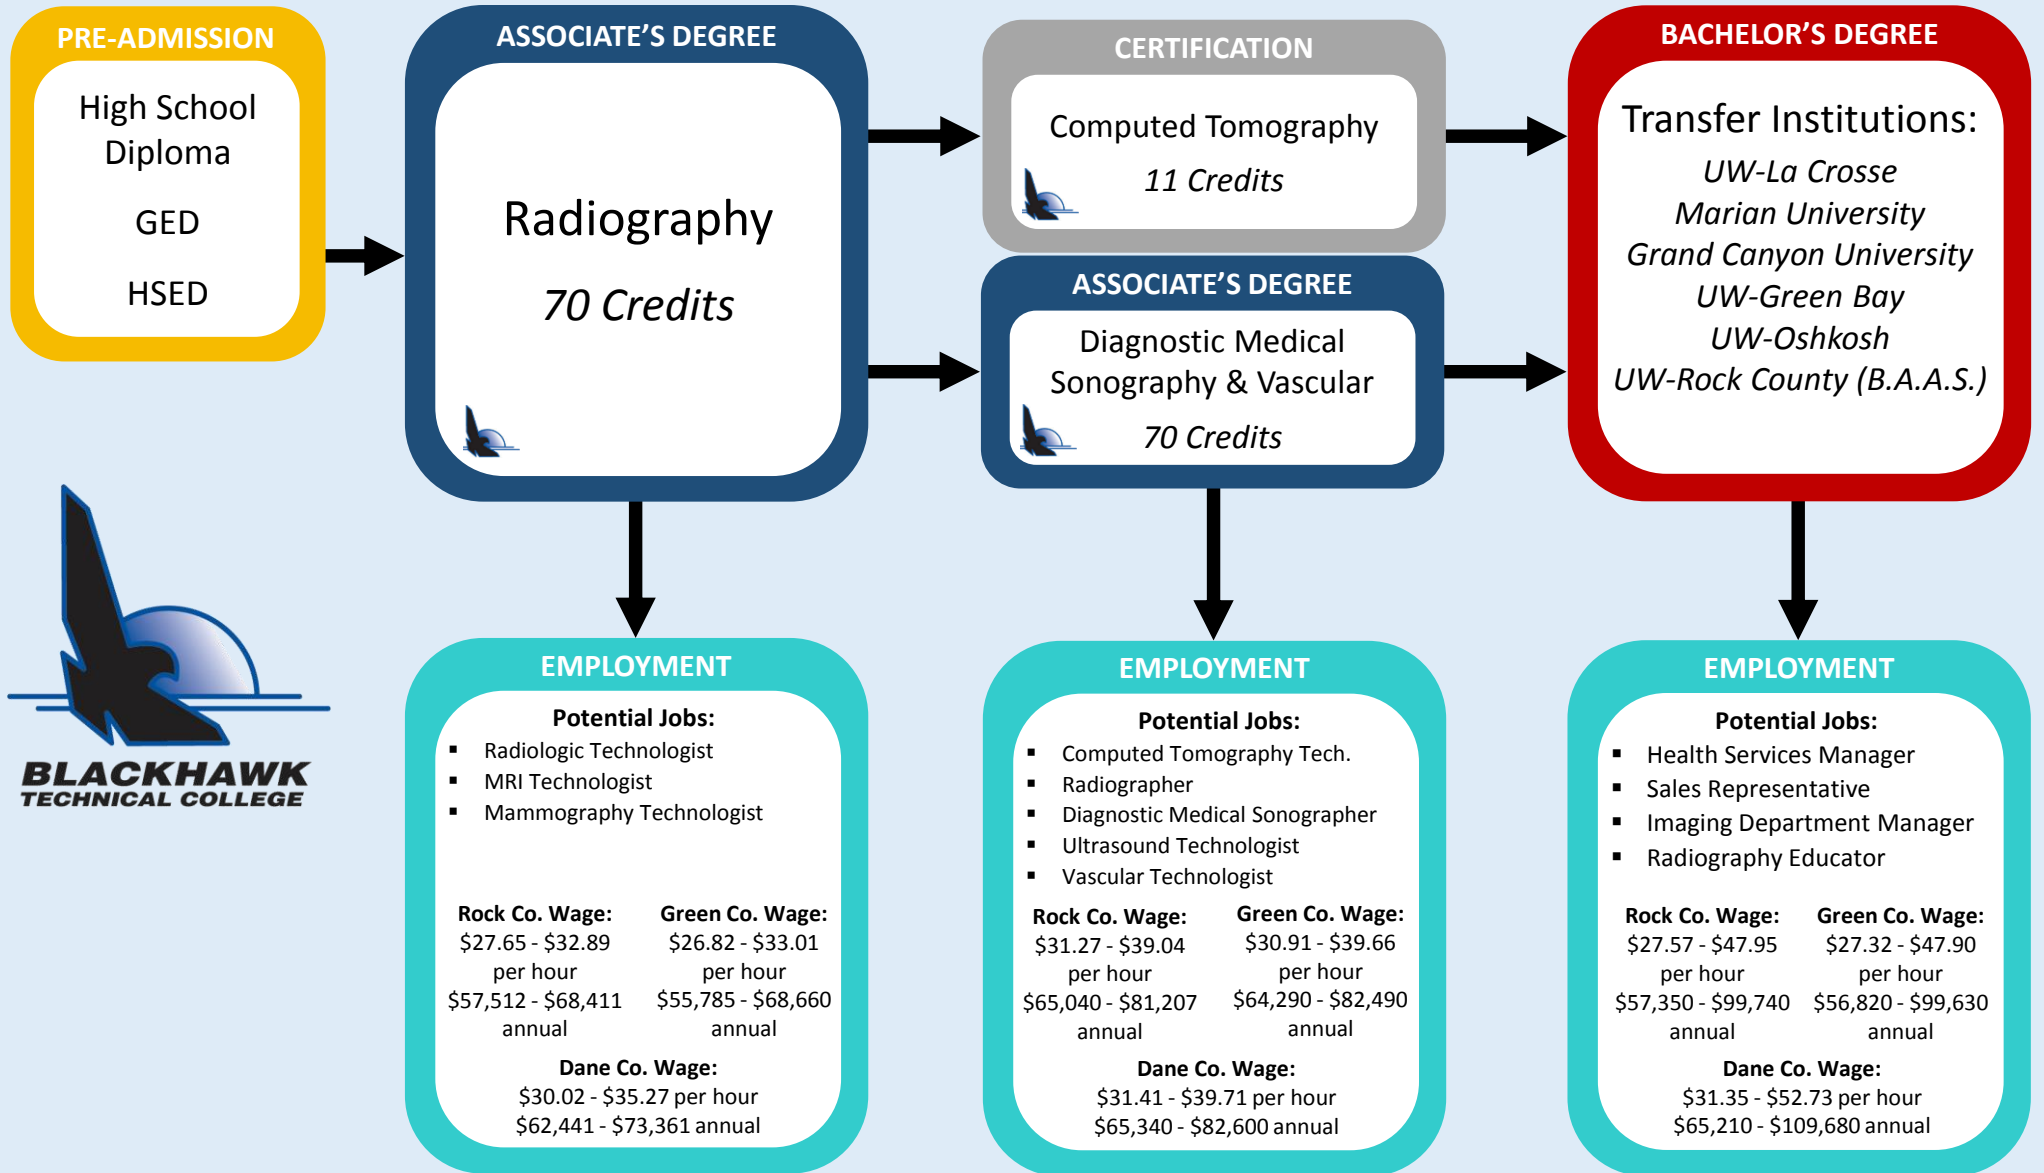

RADIOGRAPHY CAREER PATHWAY

Indicates program(s) offered at Blackhawk Technical College. | Transfer credits and higher degree options vary from program to program. See advising department for additional details.
 Wage information from Wisconsin WORKnet Rock, Green, & Dane Counties | Blackhawk Technical College is an Equal Opportunity, Access, Affirmative Action Employer and Educator.