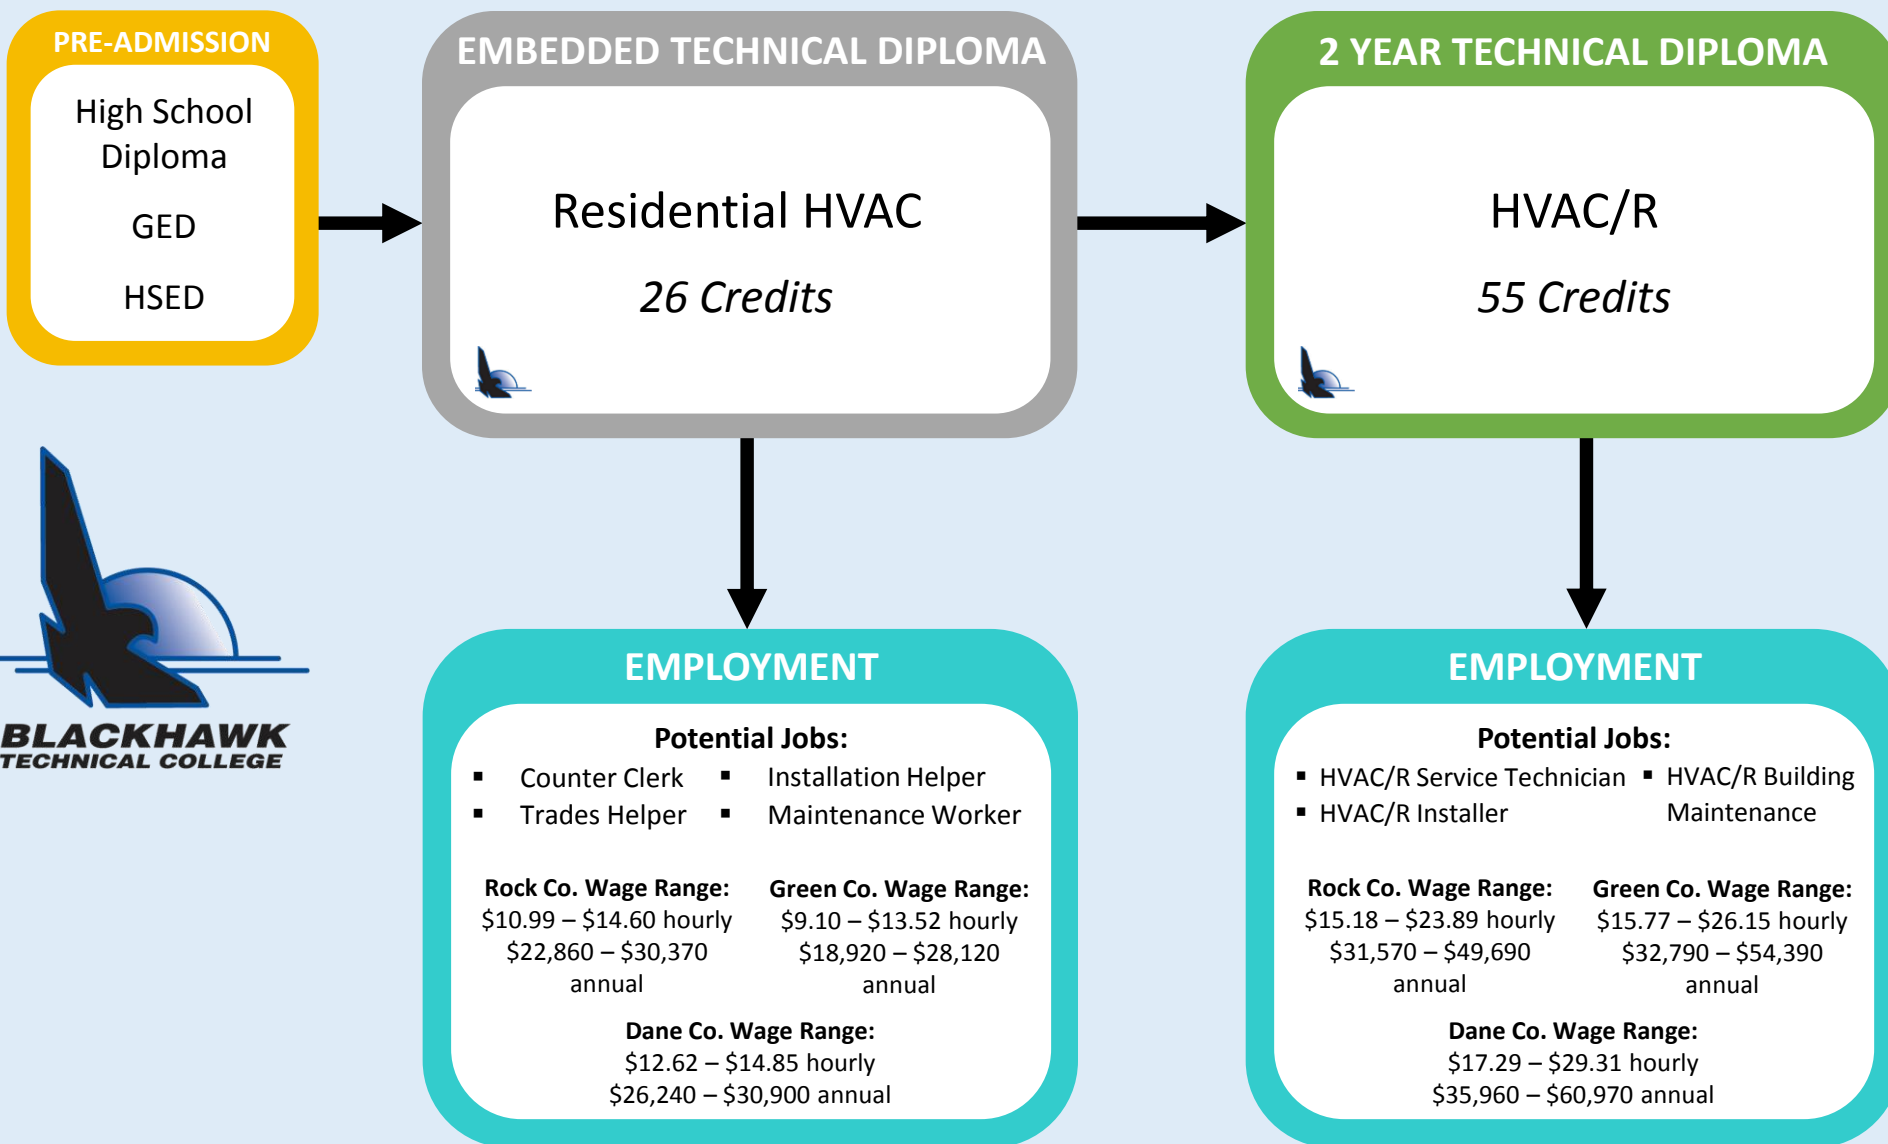

# HVAC/R CAREER PATHWAY

*Indicates program(s) offered at Blackhawk Technical College.* | Transfer credits and higher degree options vary from program to program. See advising department for additional details.  
Wage information from Wisconsin WORKnet Rock, Green, & Dane Counties | Blackhawk Technical College is an Equal Opportunity, Access, Affirmative Action Employer and Educator.