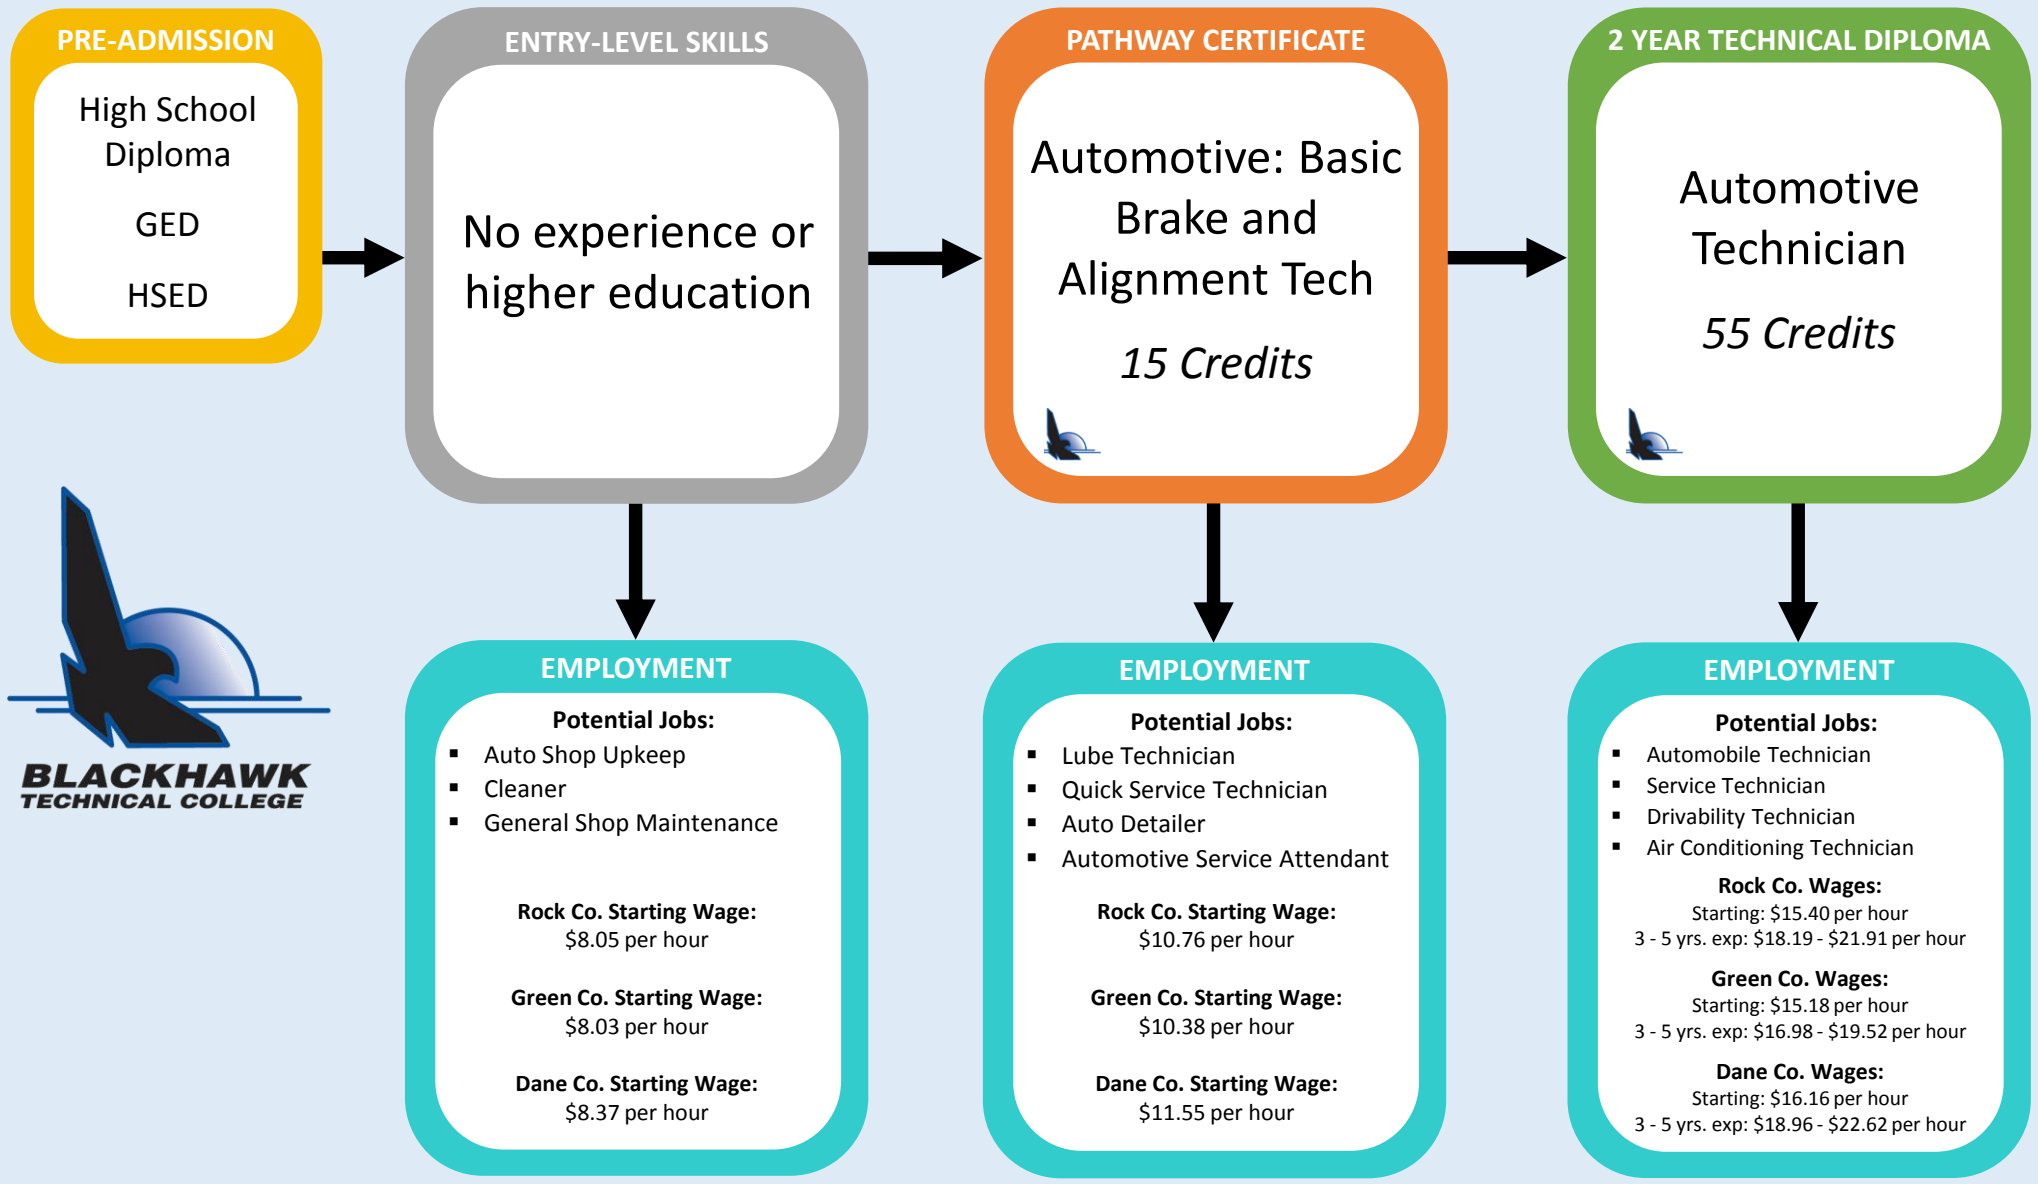

AUTOMOTIVE TECHNICIAN CAREER PATHWAY

Indicates program(s) offered at Blackhawk Technical College. | Transfer credits and higher degree options vary from program to program. See advising department for additional details.
 Wage information from Wisconsin WORKnet Rock, Green, & Dane Counties | Blackhawk Technical College is an Equal Opportunity, Access, Affirmative Action Employer and Educator.