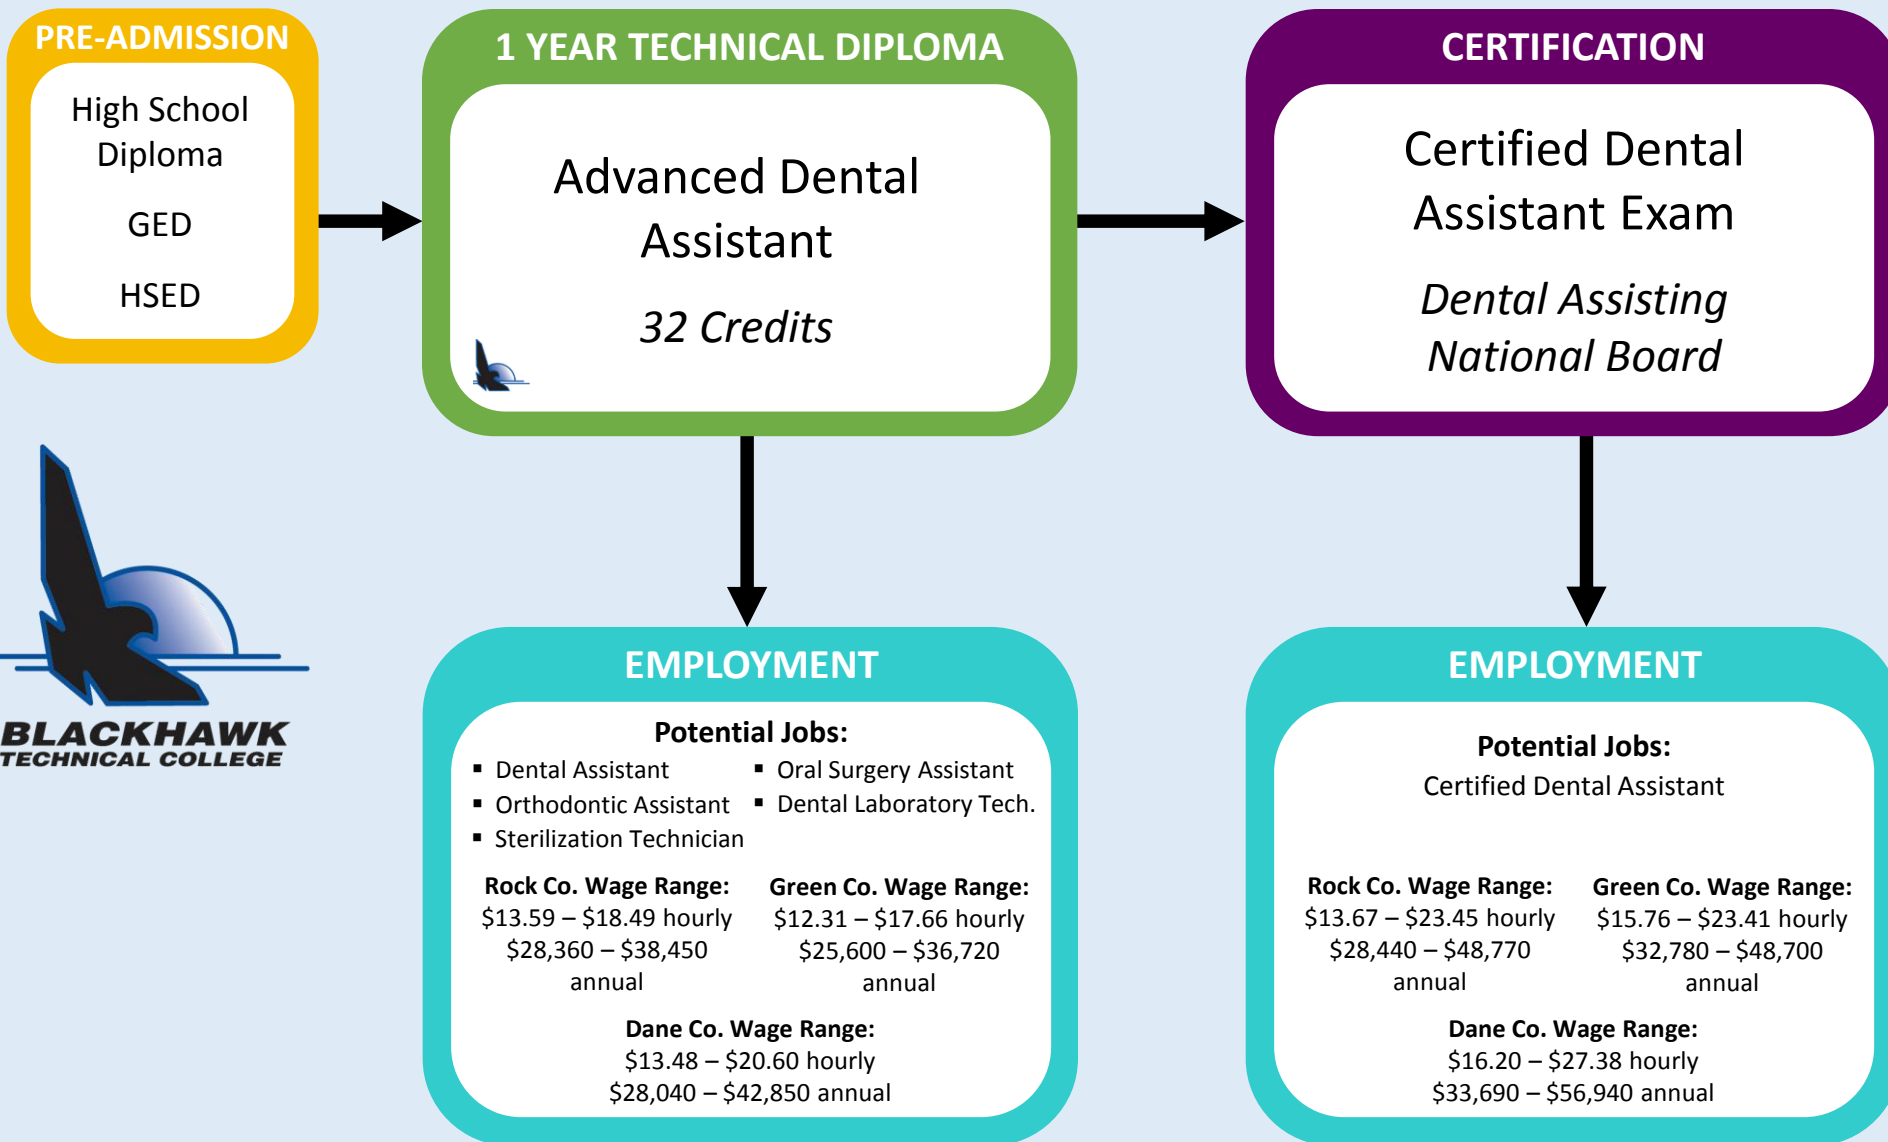

ADVANCED DENTAL ASSISTANT CAREER PATHWAY

 Indicates program(s) offered at Blackhawk Technical College. | Transfer credits and higher degree options vary from program to program. See advising department for additional details. Wage information from Wisconsin WORKnet Rock, Green, & Dane Counties | Blackhawk Technical College is an Equal Opportunity, Access, Affirmative Action Employer and Educator.