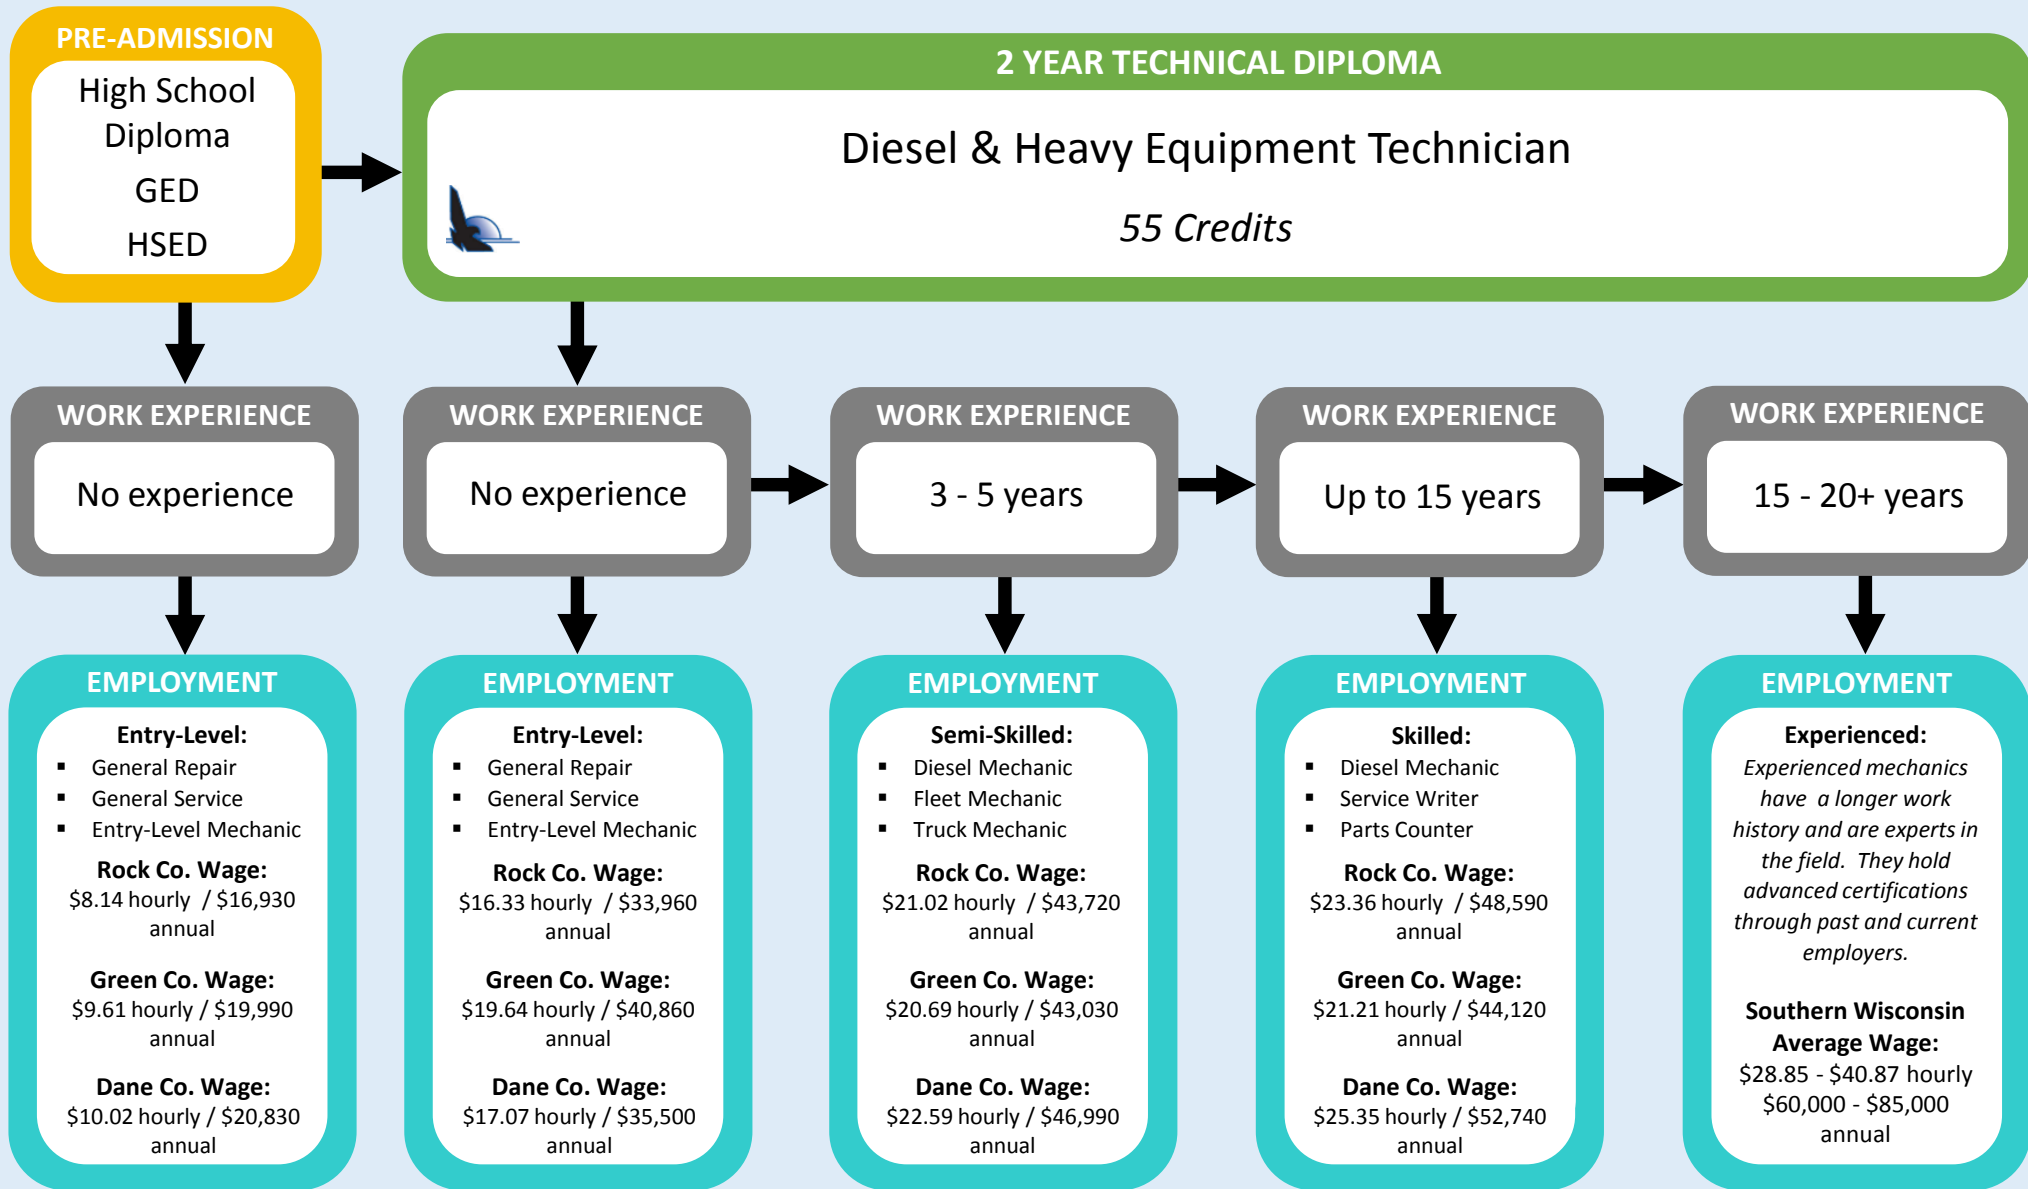

DIESEL & HEAVY EQUIPMENT TECHNICIAN CAREER PATHWAY

 Indicates program(s) offered at Blackhawk Technical College. | Transfer credits and higher degree options vary from program to program. See advising department for additional details.
Wage information from Wisconsin WORKnet Rock, Green, & Dane Counties | Blackhawk Technical College is an Equal Opportunity, Access, Affirmative Action Employer and Educator.