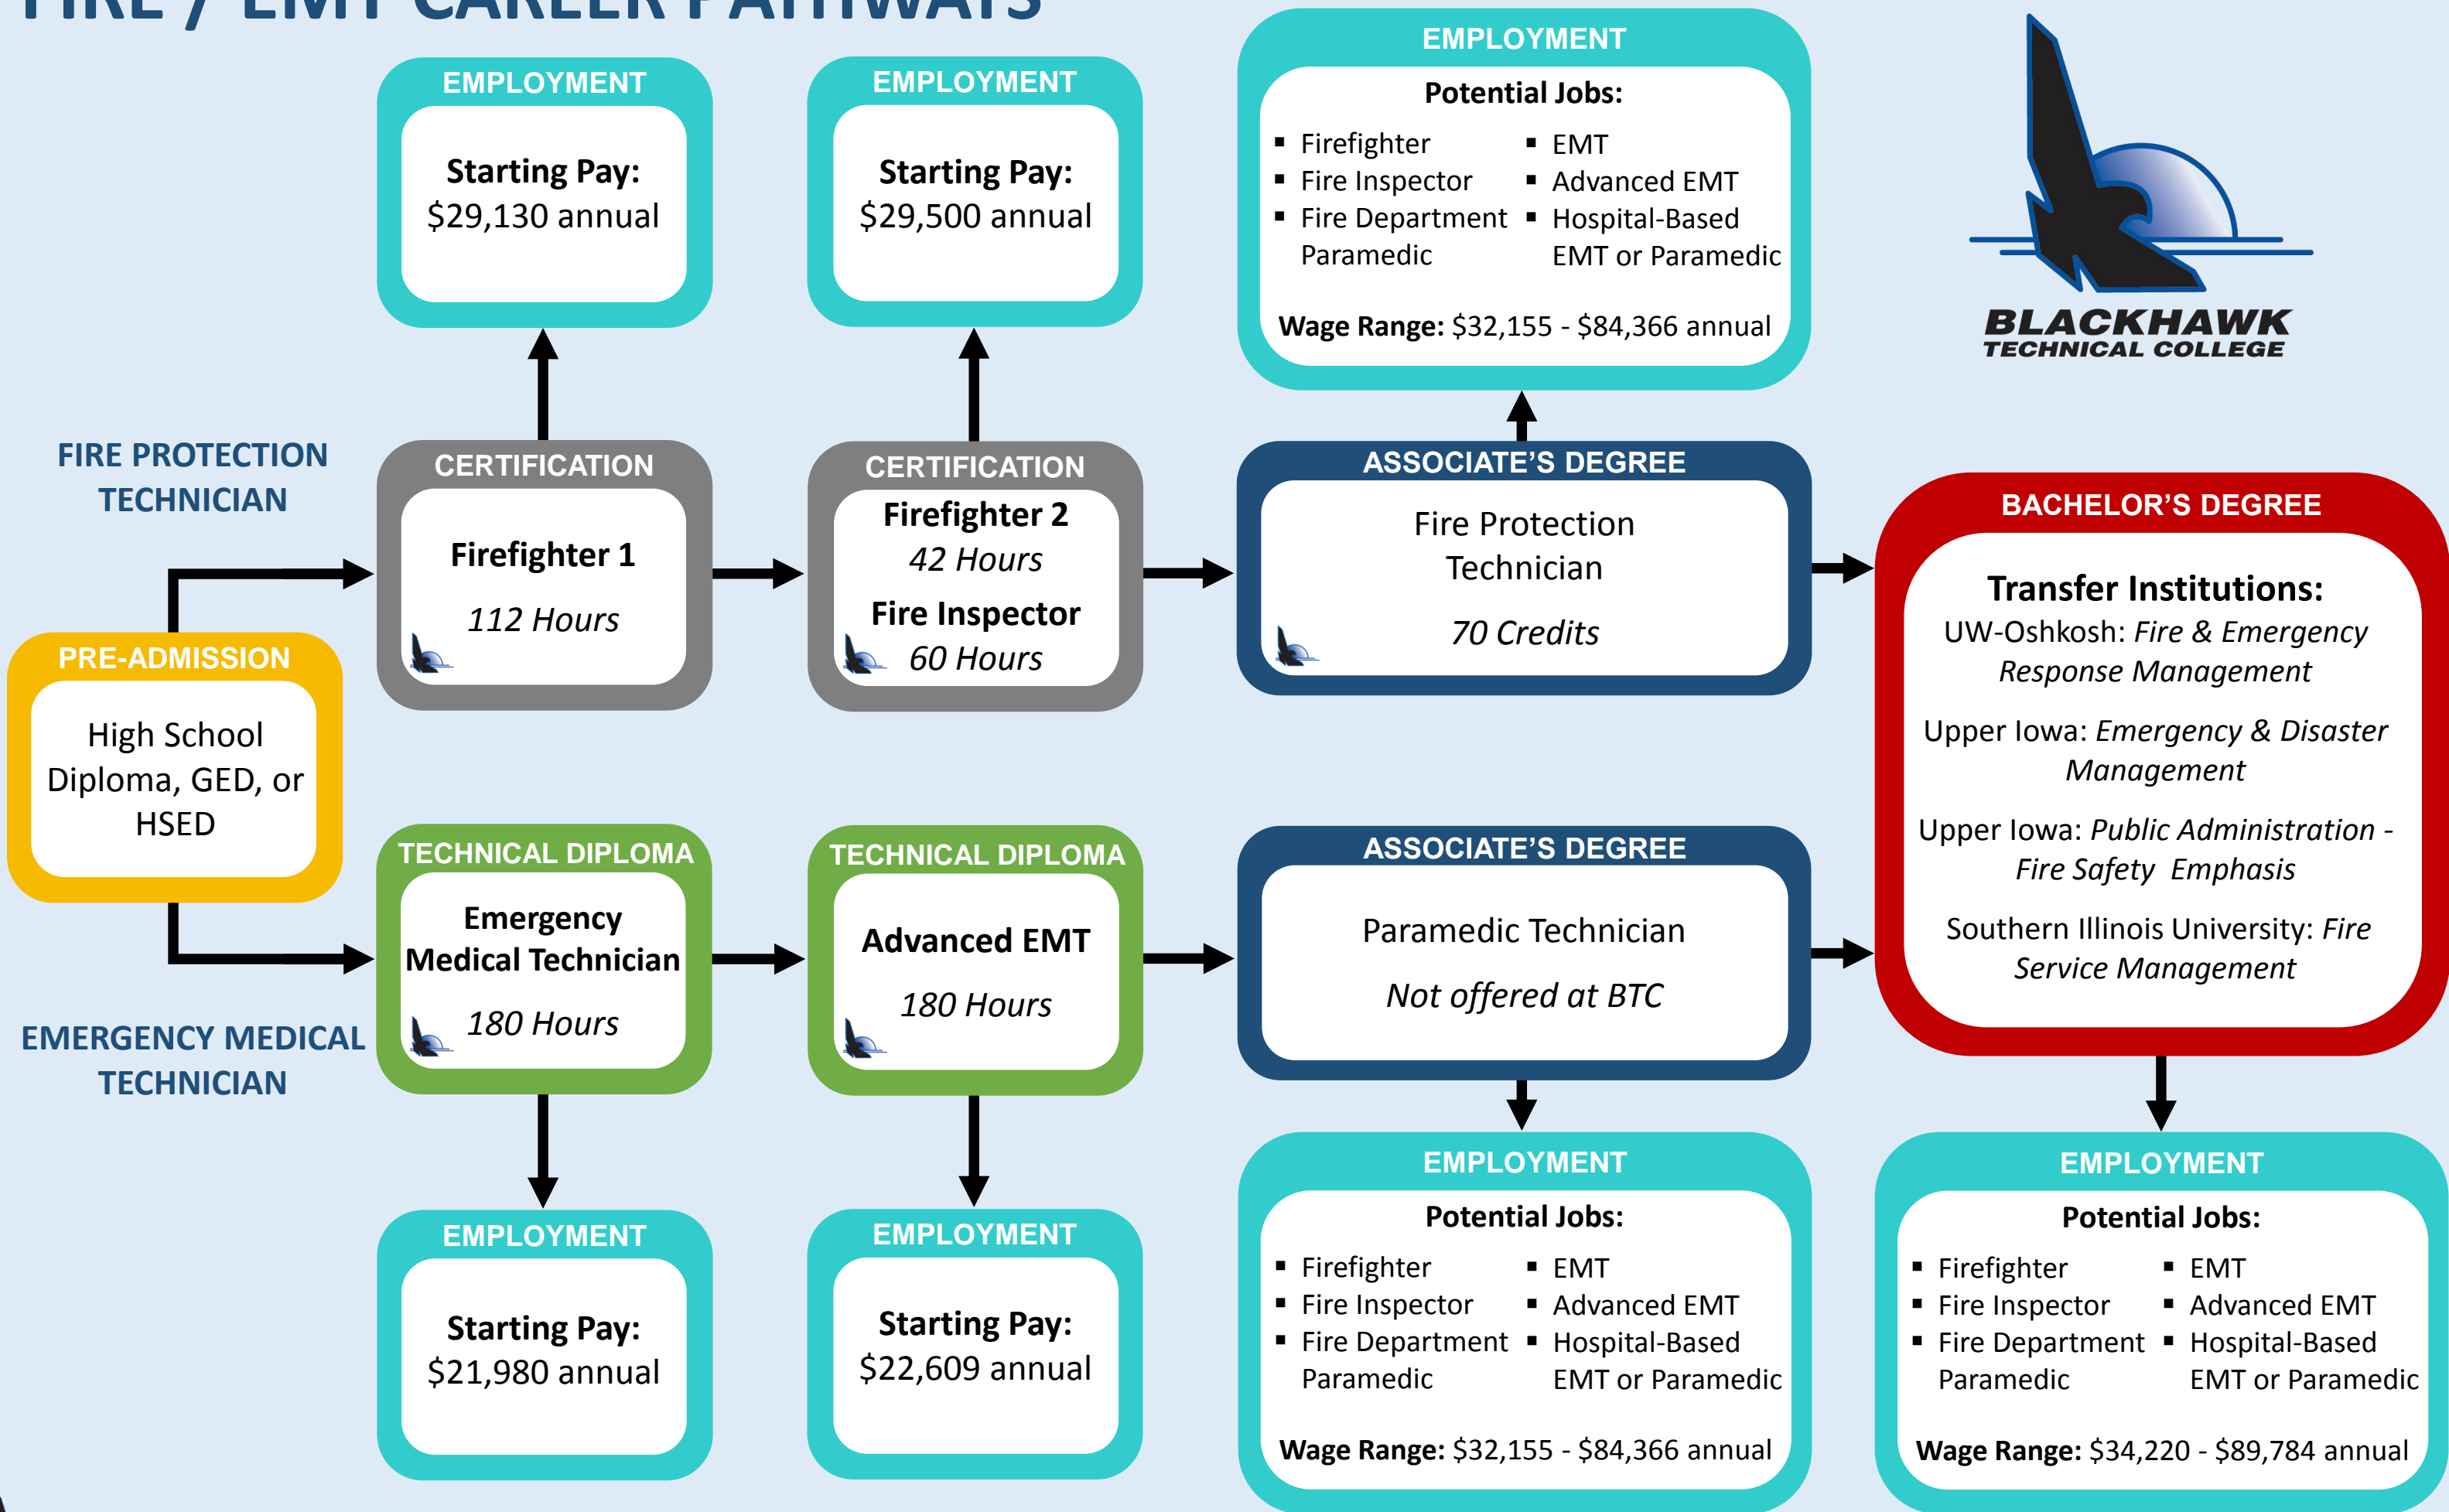

FIRE / EMT CAREER PATHWAYS

Indicates program(s) offered at Blackhawk Technical College. | Wage information from Wisconsin WORKnet and local employer surveys.