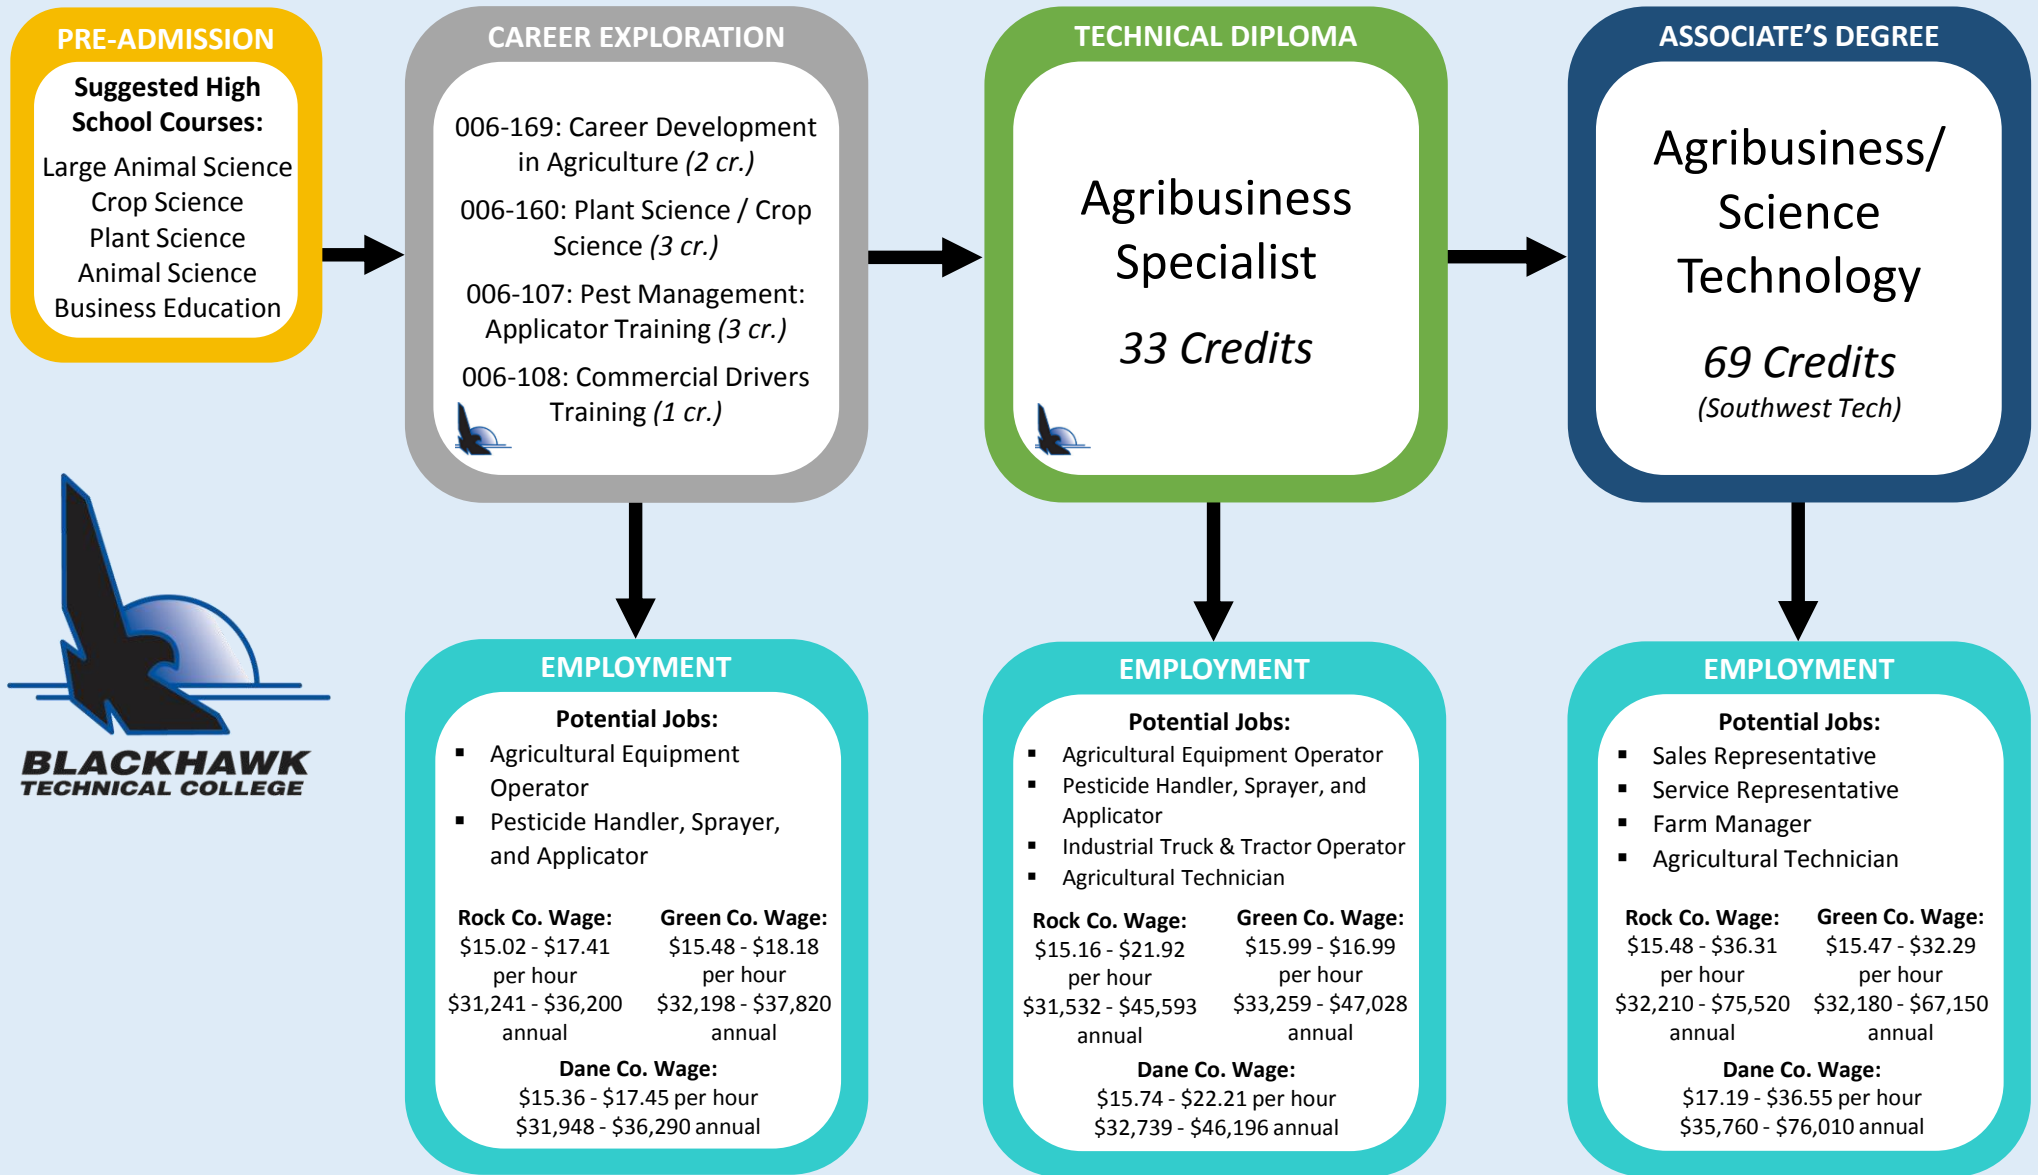

AGRIBUSINESS SPECIALIST CAREER PATHWAY

Indicates program(s) offered at Blackhawk Technical College. | Transfer credits and higher degree options vary from program to program. See advising department for additional details.
 Wage information from Wisconsin WORKnet Rock, Green, & Dane Counties | Blackhawk Technical College is an Equal Opportunity, Access, Affirmative Action Employer and Educator.