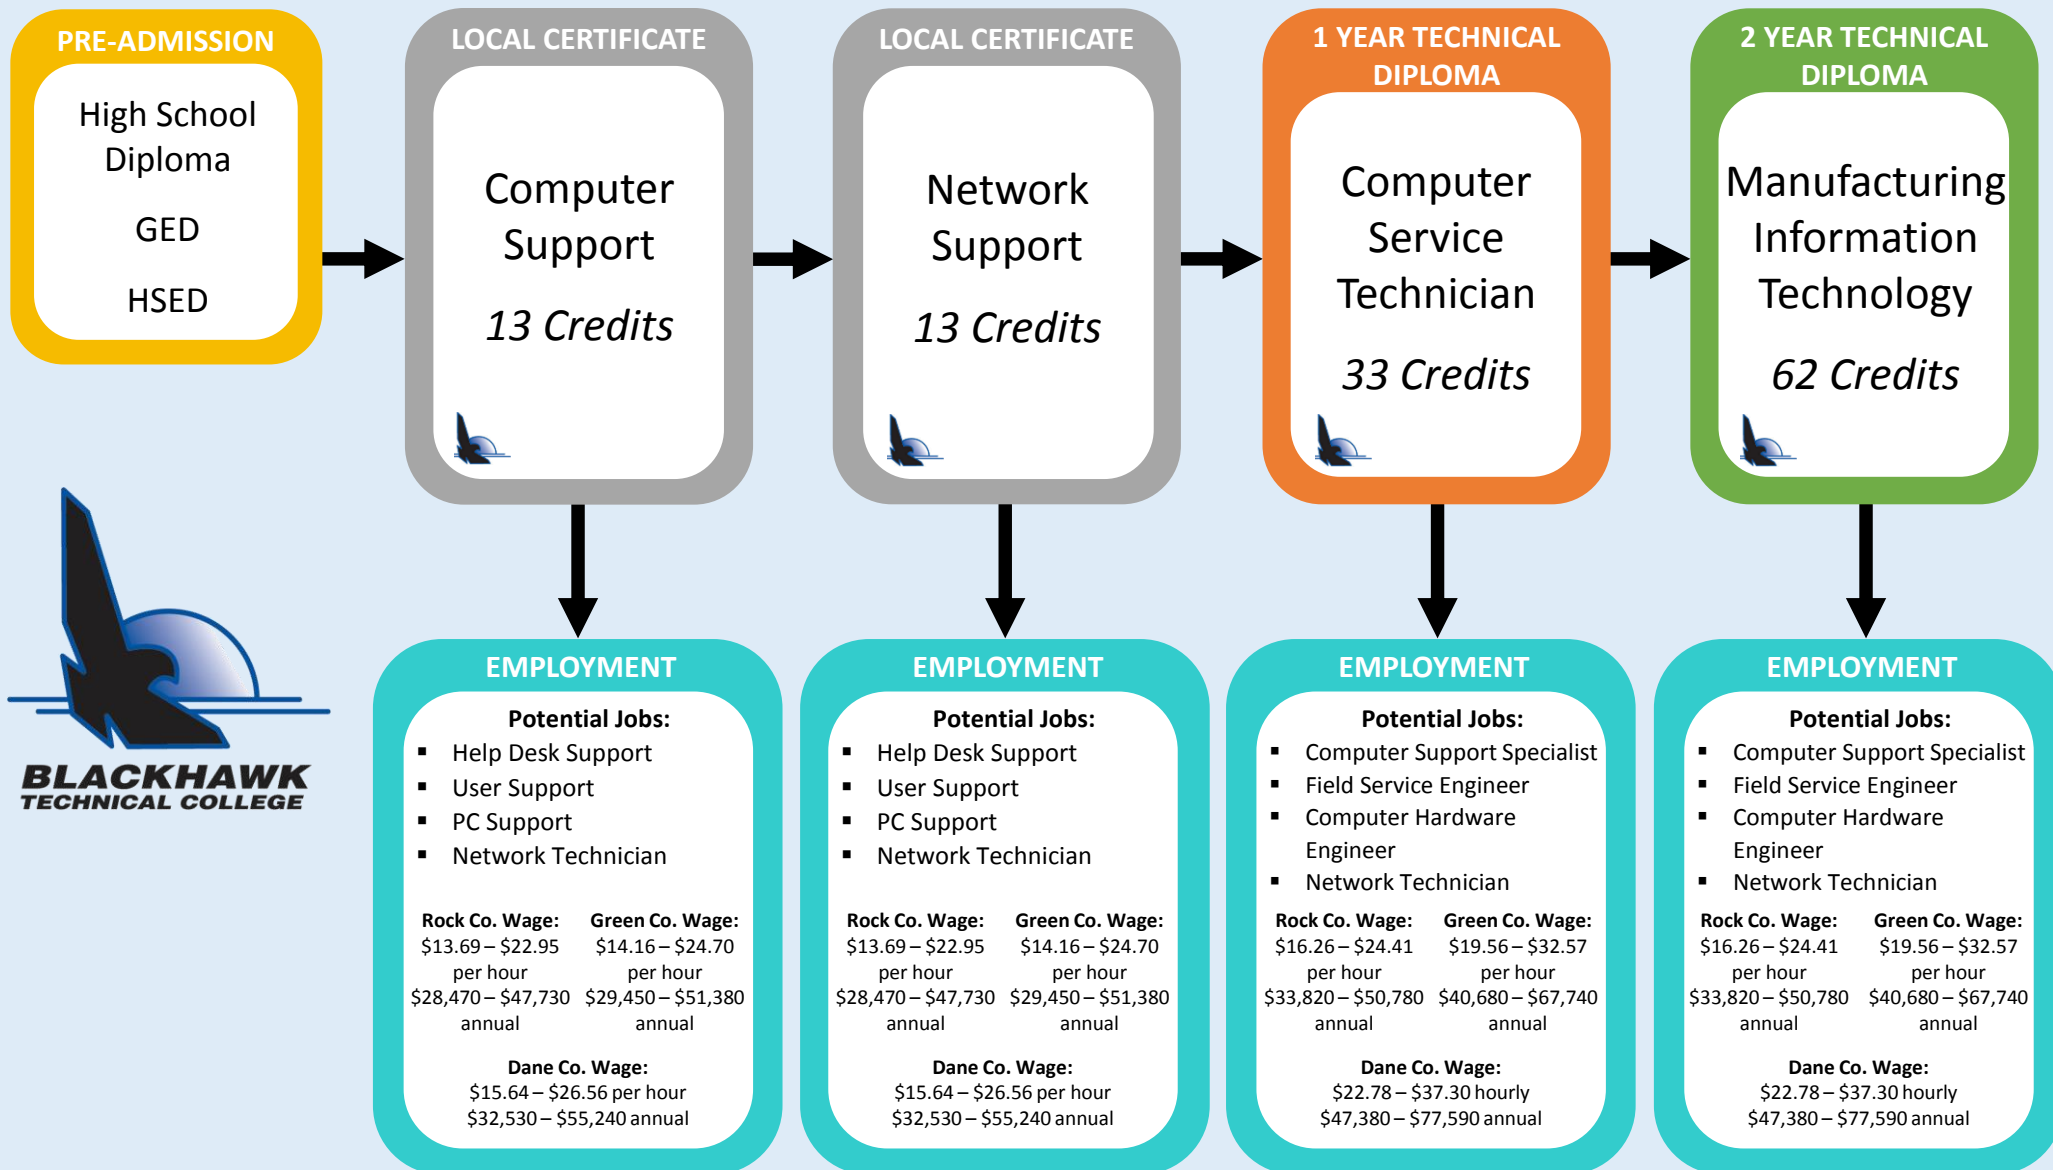

# COMPUTER SERVICE TECHNICIAN & MANUFACTURING INFORMATION TECHNOLOGY CAREER PATHWAY

*Indicates program(s) offered at Blackhawk Technical College. | Transfer credits and higher degree options vary from program to program. See advising department for additional details. Wage information from Wisconsin WORKnet Rock, Green, & Dane Counties | Blackhawk Technical College is an Equal Opportunity, Access, Affirmative Action Employer and Educator.*