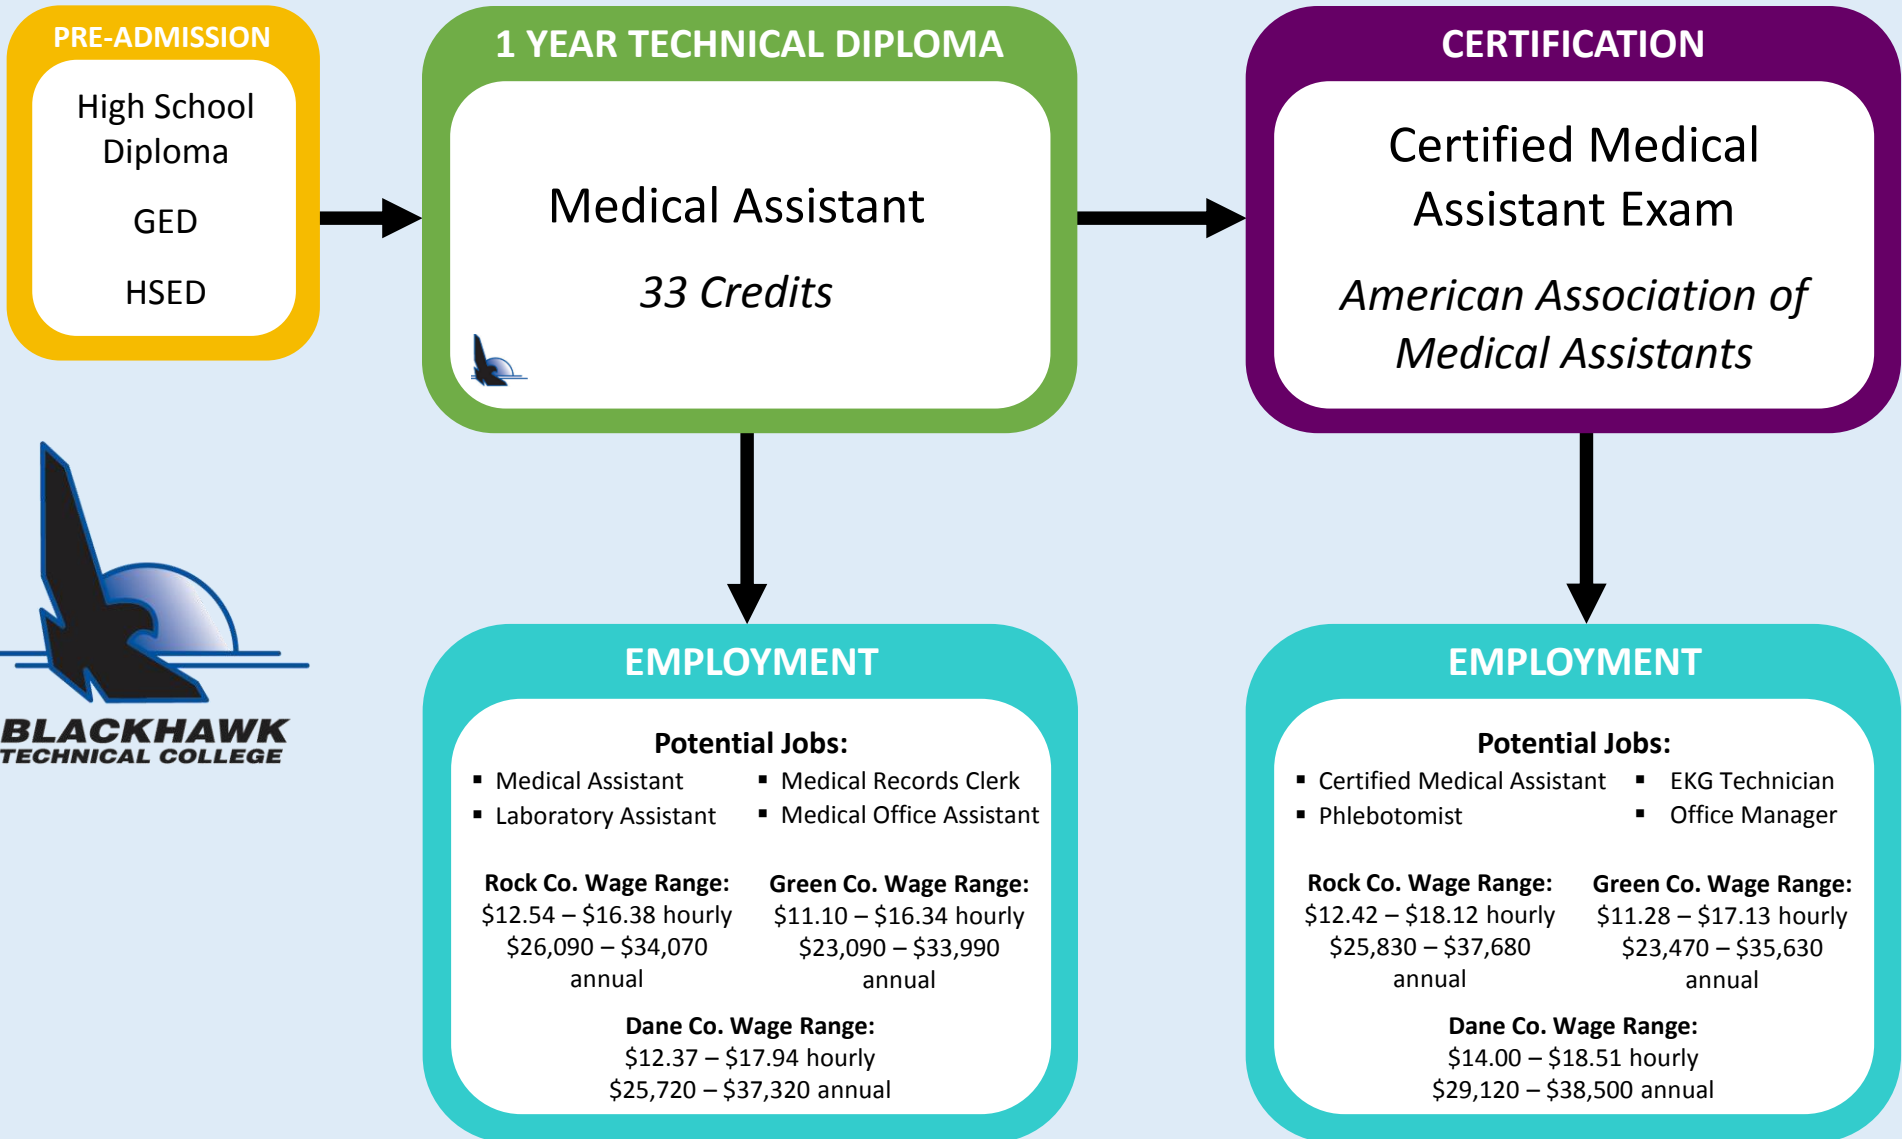

MEDICAL ASSISTANT CAREER PATHWAY

 Indicates program(s) offered at Blackhawk Technical College. | Transfer credits and higher degree options vary from program to program. See advising department for additional details. Wage information from Wisconsin WORKnet Rock, Green, & Dane Counties | Blackhawk Technical College is an Equal Opportunity, Access, Affirmative Action Employer and Educator.