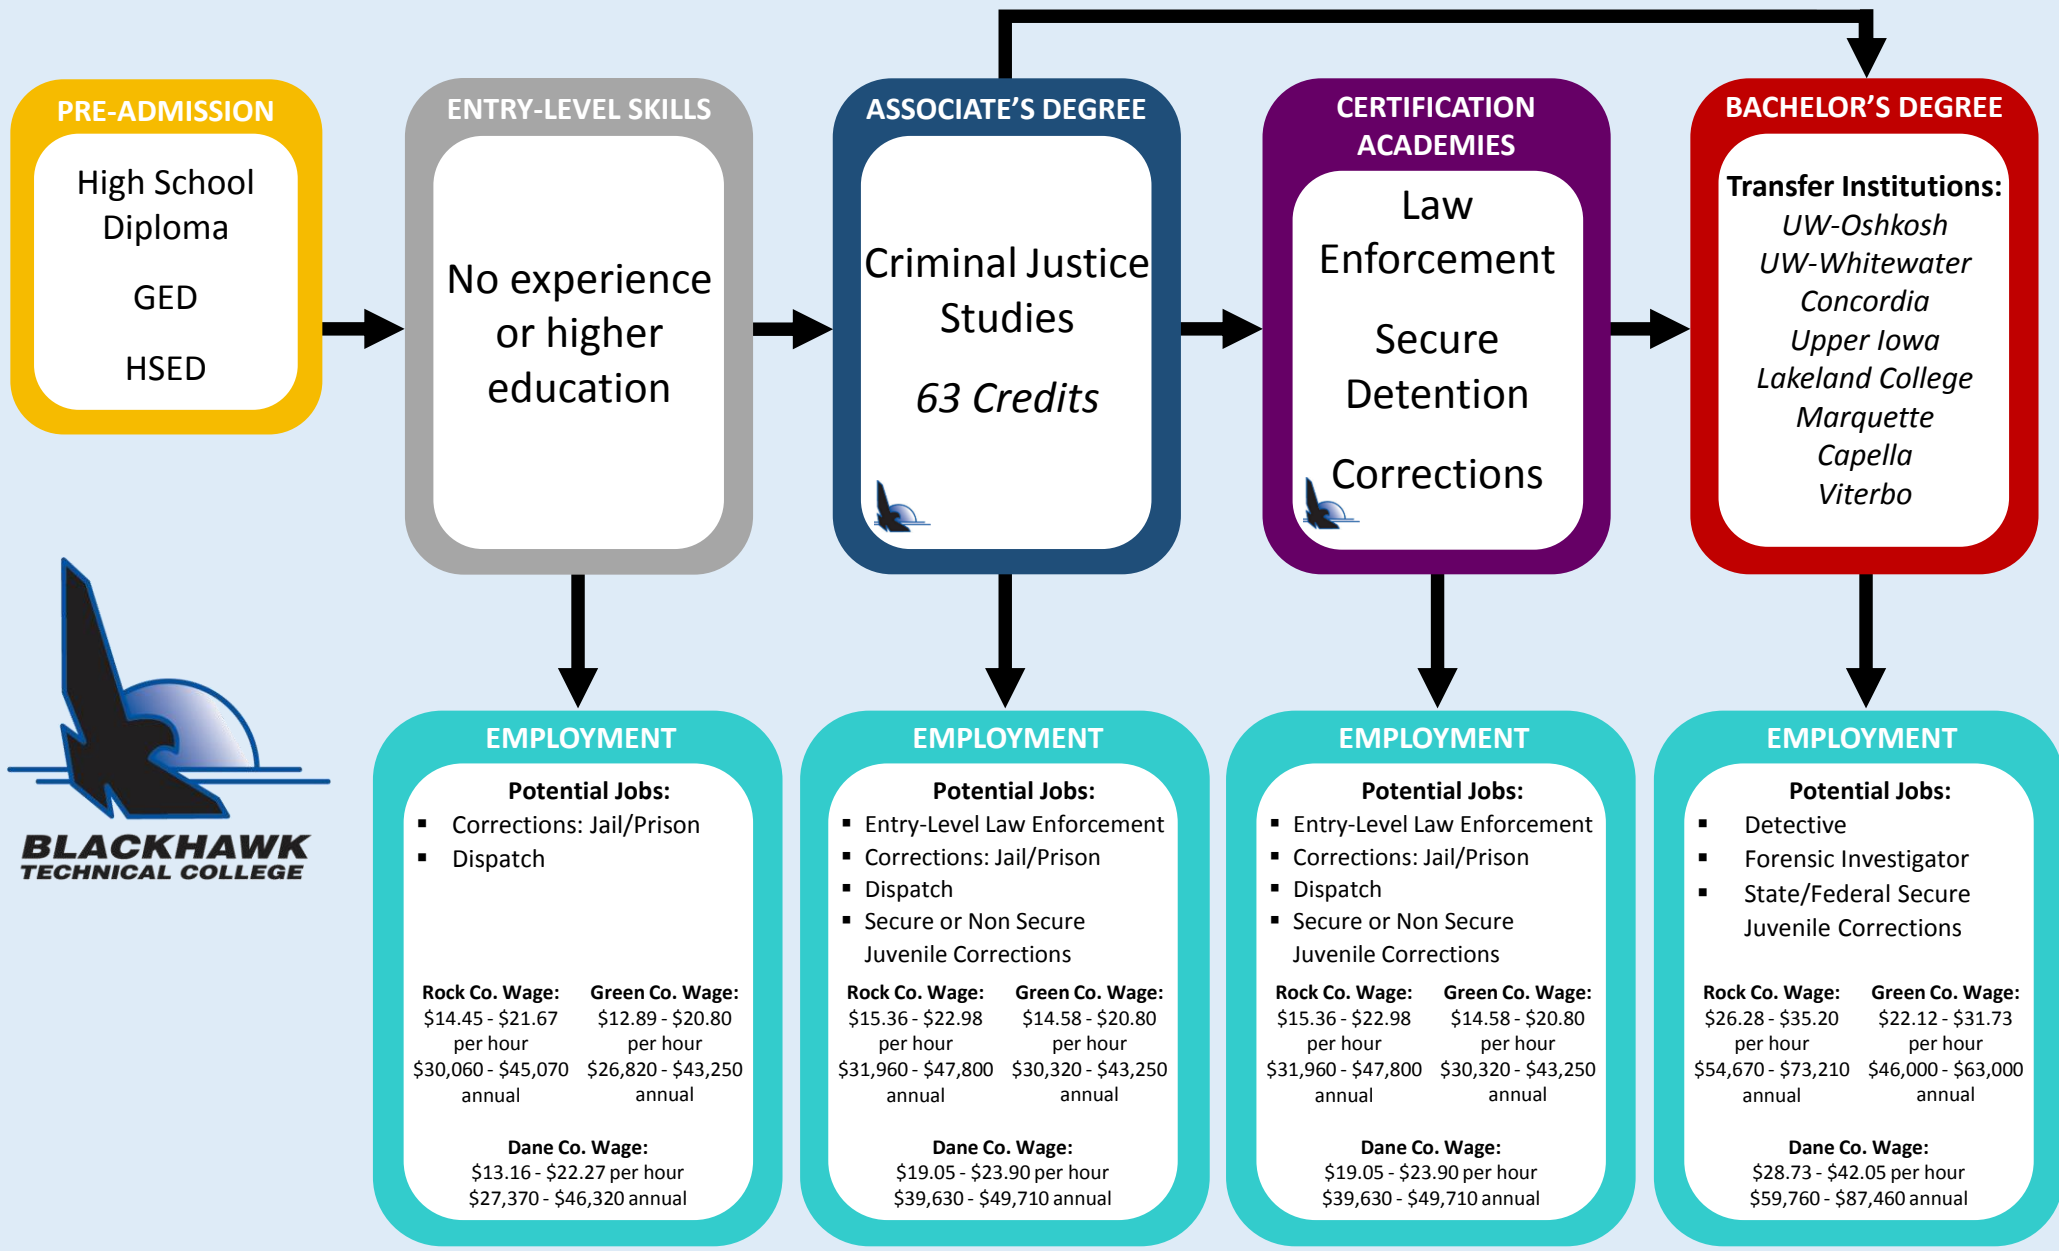

# CRIMINAL JUSTICE STUDIES CAREER PATHWAY

*Indicates program(s) offered at Blackhawk Technical College.* | Transfer credits and higher degree options vary from program to program. See advising department for additional details.  
 Wage information from Wisconsin WORKnet Rock, Green, & Dane Counties | Blackhawk Technical College is an Equal Opportunity, Access, Affirmative Action Employer and Educator.